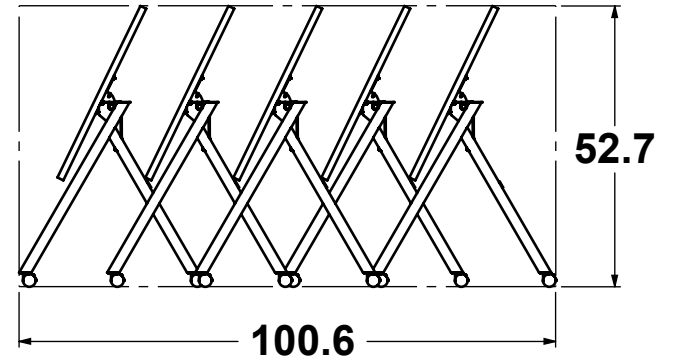

36" x 48" x 36"H