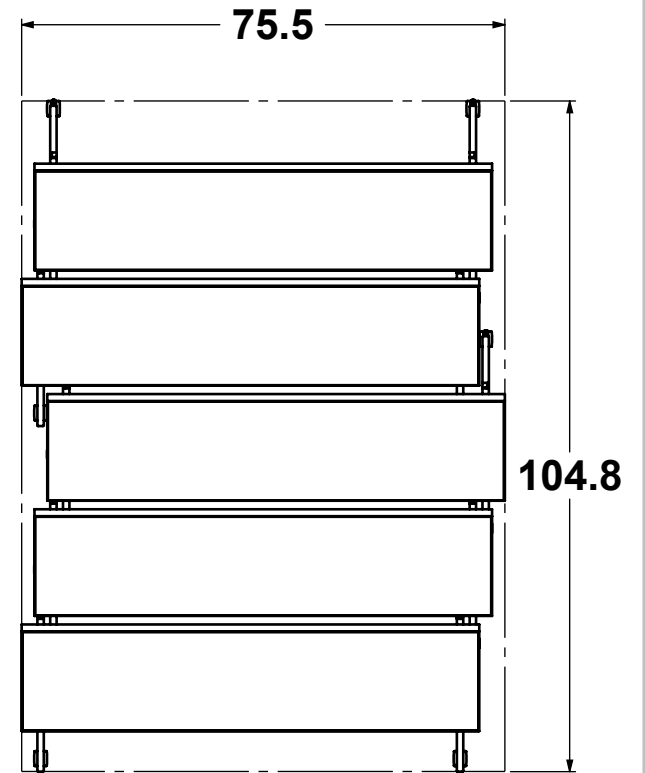

36" x 72" x 36"H

OVERALL STORAGE - PLAN VIEW

NOTES:

Hi5 Furniture, Inc.

PROPRIETARY AND CONFIDENTIAL
 THIS DRAWING IS THE PROPERTY OF HI5 FURNITURE, INC. THE DRAWING NOR THE ITEMS THEREON ARE TO BE REPRODUCED, REDISTRIBUTED OR USED IN ANY MANNER NOT AUTHORIZED IN WRITING BY AN OFFICER OR AGENT THEREOF.

NOMINAL DIMENSIONS ± 1.00"

Date Created: 1/30/2023	Drawn By: Bryan
Revision: A	Scale: 1:30

Sheet 6 of 8

Model Code:

NM-LL-36-HH-REN.L3-Pricebook1

Y:\Hi5 Engineering\RESEARCH & DESIGN\NIM\10\NM-LL-36-HH-REN.L3-Pricebook1

24" x 72" x 30"H

30" x 72" x 30"H

36" x 72" x 30"H

OVERALL STORAGE - PLAN VIEW

NOTES:

Hi5 Furniture, Inc.

PROPRIETARY AND CONFIDENTIAL
 THIS DRAWING IS THE PROPERTY OF HI5 FURNITURE, INC. THE DRAWING NOR THE ITEMS THEREON ARE TO BE REPRODUCED, REDISTRIBUTED OR USED IN ANY MANNER NOT AUTHORIZED IN WRITING BY AN OFFICER OR AGENT THEREOF.

NOMINAL DIMENSIONS ± 1.00"

Date Created:

1/30/2023

Drawn By:

Bryan

Revision:

A

Scale: