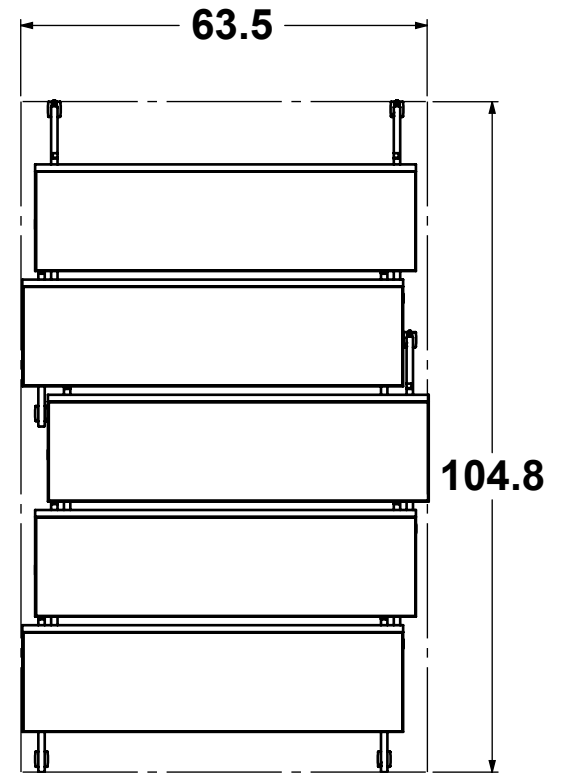

36" x 60" x 36"H

OVERALL STORAGE - PLAN VIEW

NOTES:

Hi5 Furniture, Inc.

PROPRIETARY AND CONFIDENTIAL
 THIS DRAWING IS THE PROPERTY OF HIS FURNITURE, INC. THE DRAWING NOR THE ITEMS THEREON ARE TO BE REPRODUCED, REDISTRIBUTED OR USED IN ANY MANNER NOT AUTHORIZED IN WRITING BY AN OFFICER OR AGENT THEREOF.

1:30

Sheet 4 of 8

Model Code:

NM-LL-36-HH-REN.L3-Pricebook1

Y:\Hi5 Engineering\RESEARCH & DESIGN\NIM\10\NIM-LL-36-HH-REN.L3-Pricebook1

24" x 60" x 30"H

30" x 60" x 30"H

36" x 60" x 30"H

24" x 48" x 36"H

30" x 48" x 36"H

36" x 48" x 36"H

24" x 48" x 30"H

30" x 48" x 30"H

36" x 48" x 30"H

NOTES:

Hi5 Furniture, Inc.

NOMINAL DIMENSIONS ± 1.00"

Date Created:

1/30/2023

Drawn By:

Bryan

Revision:

A

Scale: