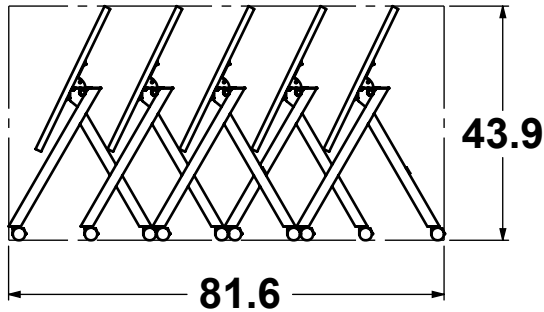

NOMINAL DIMENSIONS ± 1.00"	
Date Created: 1/30/2023	Drawn By: Bryan
Revision: A	Scale: 1:30

Sheet 7 of 8

Model Code:

NM-LL-36-HH-REN.L3-Pricebook1

Y:\Hi5 Engineering\RESEARCH & DESIGN\NIM\10\NIM-LL-36-HH-REN.L3-Pricebook1

24" x 48" x 36"H

30" x 48" x 36"H

36" x 48" x 36"H

24" x 48" x 30"H

30" x 48" x 30"H

36" x 48" x 30"H

NOTES:

Hi5 Furniture, Inc.