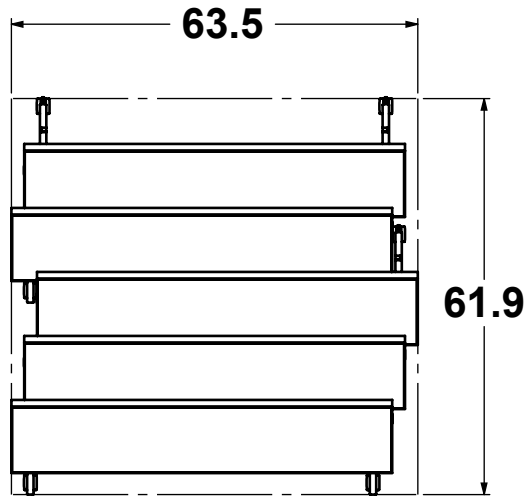

Y:\Hi5 Engineering\RESEARCH & DESIGN\NIM\10\NIM-LL-36-HH-REN.L3-Pricebook1

24" x 60" x 30"H