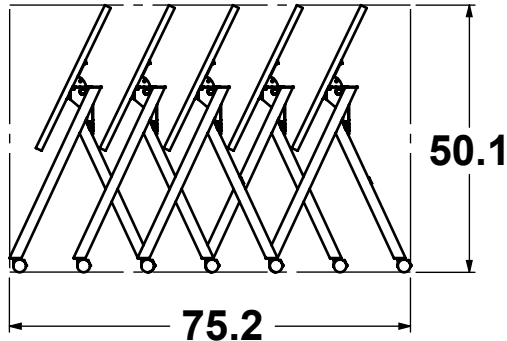

24" x 72" x 30"H

30" x 72" x 30"H

36" x 72" x 30"H

OVERALL STORAGE - PLAN VIEW

NOTES:

Hi5 Furniture, Inc.

PROPRIETARY AND CONFIDENTIAL
 THIS DRAWING IS THE PROPERTY OF HI5 FURNITURE, INC. THE DRAWING NOR THE ITEMS THEREON ARE TO BE REPRODUCED, REDISTRIBUTED OR USED IN ANY MANNER NOT AUTHORIZED IN WRITING BY AN OFFICER OR AGENT THEREOF.

NOMINAL DIMENSIONS ± 1.00"	
Date Created: 1/30/2023	Drawn By: Bryan
Revision: A	Scale: 1:30

Sheet 7 of 8

Model Code:

NM-LL-36-HH-REN.L3-Pricebook1

Y:\Hi5 Engineering\RESEARCH & DESIGN\NIM\10\NIM-LL-36-HH-REN.L3-Pricebook1

24" x 48" x 36"H

30" x 48" x 36"H

36" x 48" x 36"H

24" x 48" x 30"H

30" x 48" x 30"H

36" x 48" x 30"H

NOTES:

Hi5 Furniture, Inc.