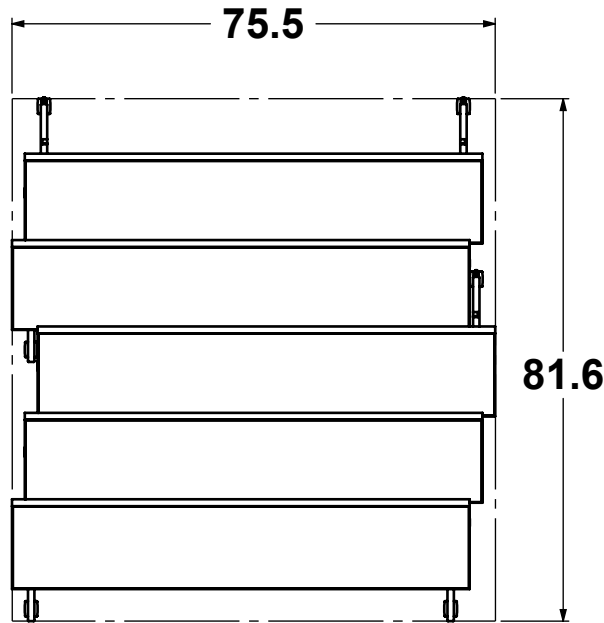

36" x 72" x 36"H

OVERALL STORAGE - PLAN VIEW

NOTES:

Hi5 Furniture, Inc.

PROPRIETARY AND CONFIDENTIAL
 THIS DRAWING IS THE PROPERTY OF HI5 FURNITURE, INC. THE DRAWING NOR THE ITEMS THEREON ARE TO BE REPRODUCED, REDISTRIBUTED OR USED IN ANY MANNER NOT AUTHORIZED IN WRITING BY AN OFFICER OR AGENT THEREOF.

NOMINAL DIMENSIONS ± 1.00"

Date Created: 1/30/2023	Drawn By: Bryan
Revision: A	Scale: 1:30

Sheet 6 of 8

Model Code:

NM-LL-36-HH-REN.L3-Pricebook1

Y:\Hi5 Engineering\RESEARCH & DESIGN\NIM\10\NM-LL-36-HH-REN.L3-Pricebook1

24" x 72" x 30"H

30" x 72" x 30"H

36" x 72" x 30"H

OVERALL STORAGE - PLAN VIEW

NOTES:

Hi5 Furniture, Inc.

PROPRIETARY AND CONFIDENTIAL
 THIS DRAWING IS THE PROPERTY OF HI5 FURNITURE, INC. THE DRAWING NOR THE ITEMS THEREON ARE TO BE REPRODUCED, REDISTRIBUTED OR USED IN ANY MANNER NOT AUTHORIZED IN WRITING BY AN OFFICER OR AGENT THEREOF.

NOMINAL DIMENSIONS ± 1.00"

Date Created:

1/30/2023

Drawn By:

Bryan

Revision:

A

Scale: