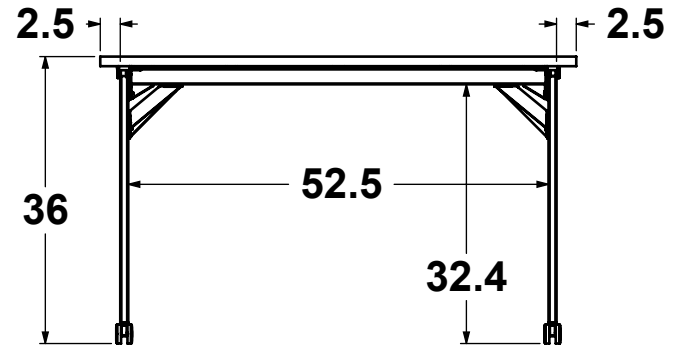

Y:\Hi5 Engineering\RESEARCH & DESIGN\NIM\10\NIM-LL-36-HH-REN.L3-Pricebook1

30" H

36" H

NOTES:

Hi5 Furniture, Inc.

PROPRIETARY AND CONFIDENTIAL
THIS DRAWING IS THE PROPERTY OF HIS FURNITURE, INC. THE DRAWING NOR THE ITEMS THEREON ARE TO BE REPRODUCED, REDISTRIBUTED OR USED IN ANY MANNER NOT AUTHORIZED IN WRITING BY AN OFFICER OR AGENT THEREOF.

NOMINAL DIMENSIONS ± 1.00"	
Date Created: 1/30/2023	Drawn By: Bryan
Revision: A	Scale: 1:24

Sheet 1 of 8

FRONT VIEW DRAWING