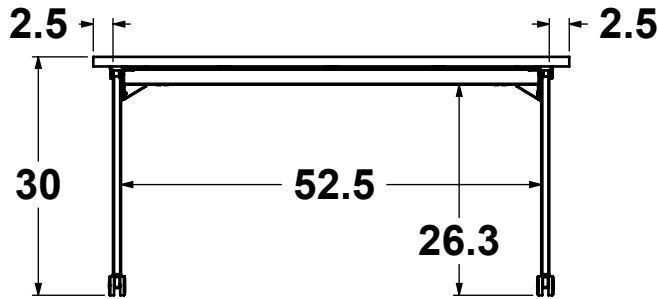

Y:\Hi5 Engineering\RESEARCH & DESIGN\NIM\10\NIM-LL-36-HH-REN.L3-Pricebook1

30" H