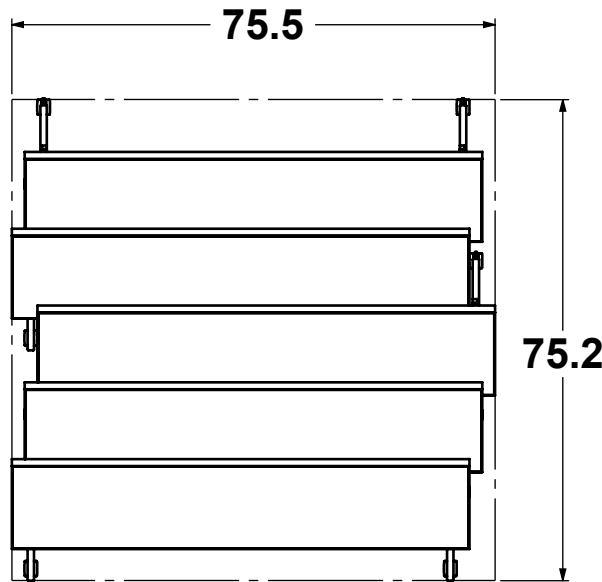

NOMINAL DIMENSIONS ± 1.00"

Date Created: 1/30/2023	Drawn By: Bryan
Revision: A	Scale: 1:30

Sheet 5 of 8

Y:\Hi5 Engineering\RESEARCH & DESIGN\NIM\10\NM-LL-36-HH-REN.L3-Pricebook1

24" x 72" x 36"H

30" x 72" x 36"H

36" x 72" x 36"H

OVERALL STORAGE - PLAN VIEW

NOTES:

Hi5 Furniture, Inc.

PROPRIETARY AND CONFIDENTIAL
 THIS DRAWING IS THE PROPERTY OF HI5 FURNITURE, INC. THE DRAWING NOR THE ITEMS THEREON ARE TO BE REPRODUCED, REDISTRIBUTED OR USED IN ANY MANNER NOT AUTHORIZED IN WRITING BY AN OFFICER OR AGENT THEREOF.

24" x 48" x 36"H

30" x 48" x 36"H

36" x 48" x 36"H

24" x 48" x 30"H

30" x 48" x 30"H

36" x 48" x 30"H

NOTES:

Hi5 Furniture, Inc.

NOMINAL DIMENSIONS ± 1.00"

Date Created:

1/30/2023

Drawn By:

Bryan

Revision:

A

Scale: