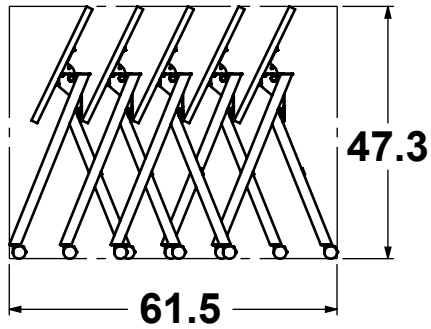

24" x 72" x 30"H

30" x 72" x 30"H

36" x 72" x 30"H

OVERALL STORAGE - PLAN VIEW

NOTES:

Hi5 Furniture, Inc.

PROPRIETARY AND CONFIDENTIAL
 THIS DRAWING IS THE PROPERTY OF HI5 FURNITURE, INC. THE DRAWING NOR THE ITEMS THEREON ARE TO BE REPRODUCED, REDISTRIBUTED OR USED IN ANY MANNER NOT AUTHORIZED IN WRITING BY AN OFFICER OR AGENT THEREOF.

NOMINAL DIMENSIONS ± 1.00"	
Date Created: 1/30/2023	Drawn By: Bryan
Revision: A	Scale: 1:30

Sheet 7 of 8

Model Code:

NM-LL-36-HH-REN.L3-Pricebook1

Y:\Hi5 Engineering\RESEARCH & DESIGN\NIM\10\NIM-LL-36-HH-REN.L3-Pricebook1

24" x 48" x 36"H

30" x 48" x 36"H

36" x 48" x 36"H

24" x 48" x 30"H

30" x 48" x 30"H

36" x 48" x 30"H

NOTES:

Hi5 Furniture, Inc.

NOMINAL DIMENSIONS ± 1.00"

Date Created:

1/30/2023

Drawn By:

Bryan

Revision:

A

Scale: