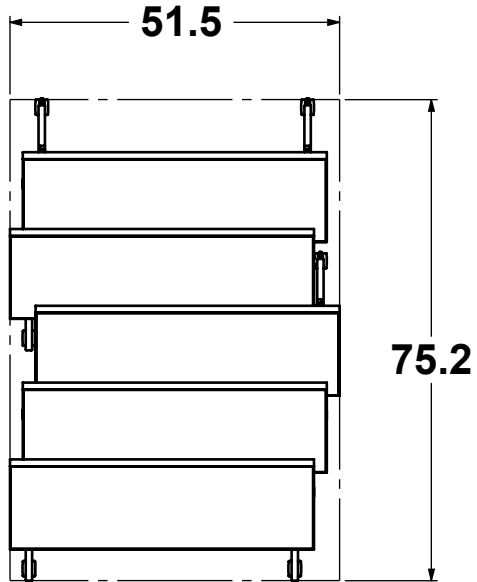

NOMINAL DIMENSIONS ± 1.00"	
Date Created: 1/30/2023	Drawn By: Bryan
Revision: A	Scale: 1:24

Sheet 1 of 8

FRONT VIEW DRAWING

Y:\Hi5 Engineering\RESEARCH & DESIGN\NM-LL-36-HH-REN.L3-Pricebook1

24" x 48" x 36"H

30" x 48" x 36"H

36" x 48" x 36"H

OVERALL STORAGE - PLAN VIEW

NOTES:

Hi5 Furniture, Inc.

PROPRIETARY AND CONFIDENTIAL
 THIS DRAWING IS THE PROPERTY OF HI5 FURNITURE, INC. THE DRAWING NOR THE ITEMS THEREON ARE TO BE REPRODUCED, REDISTRIBUTED OR USED IN ANY MANNER NOT AUTHORIZED IN WRITING BY AN OFFICER OR AGENT THEREOF.

24" x 48" x 36"H

30" x 48" x 36"H

36" x 48" x 36"H

24" x 48" x 30"H

30" x 48" x 30"H

36" x 48" x 30"H

NOTES:

Hi5 Furniture, Inc.

NOMINAL DIMENSIONS ± 1.00"

Date Created:

1/30/2023

Drawn By:

Bryan

Revision:

A

Scale: