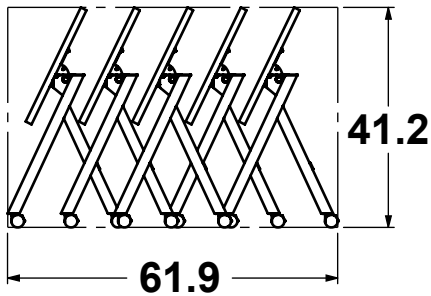

24" x 48" x 30"H