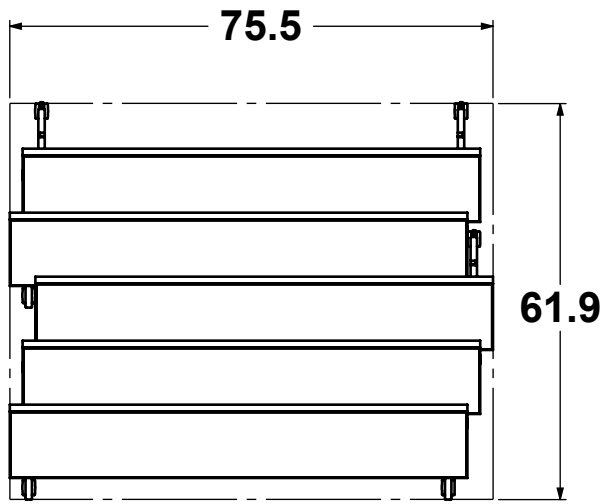

36" x 72" x 36"H

OVERALL STORAGE - PLAN VIEW

NOTES:

Hi5 Furniture, Inc.

PROPRIETARY AND CONFIDENTIAL
 THIS DRAWING IS THE PROPERTY OF HI5 FURNITURE, INC. THE DRAWING NOR THE ITEMS THEREON ARE TO BE REPRODUCED, REDISTRIBUTED OR USED IN ANY MANNER NOT AUTHORIZED IN WRITING BY AN OFFICER OR AGENT THEREOF.

NOMINAL DIMENSIONS ± 1.00"

Date Created: 1/30/2023	Drawn By: Bryan
Revision: A	Scale: 1:30

Sheet 6 of 8

Model Code:

NM-LL-36-HH-REN.L3-Pricebook1

Y:\Hi5 Engineering\RESEARCH & DESIGN\NIM\10\NM-LL-36-HH-REN.L3-Pricebook1

24" x 72" x 30"H

30" x 72" x 30"H

36" x 72" x 30"H

OVERALL STORAGE - PLAN VIEW

NOTES:

Hi5 Furniture, Inc.

PROPRIETARY AND CONFIDENTIAL
 THIS DRAWING IS THE PROPERTY OF HI5 FURNITURE, INC. THE DRAWING NOR THE ITEMS THEREON ARE TO BE REPRODUCED, REDISTRIBUTED OR USED IN ANY MANNER NOT AUTHORIZED IN WRITING BY AN OFFICER OR AGENT THEREOF.

NOMINAL DIMENSIONS ± 1.00"

Date Created:

1/30/2023

Drawn By:

Bryan

Revision:

A

Scale: