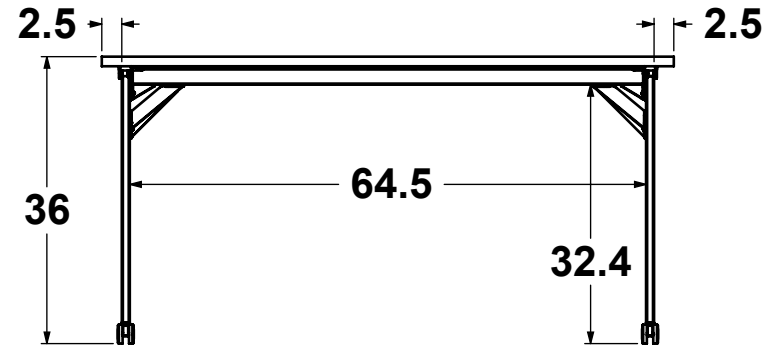

Y:\Hi5 Engineering\RESEARCH & DESIGN\NIM\10\NIM-LL-36-HH-REN.L3-Pricebook1

30" H

36" H

NOTES:

Hi5 Furniture, Inc.

PROPRIETARY AND CONFIDENTIAL
THIS DRAWING IS THE PROPERTY OF HIS FURNITURE, INC. THE DRAWING NOR THE ITEMS THEREON ARE TO BE REPRODUCED, REDISTRIBUTED OR USED IN ANY MANNER NOT AUTHORIZED IN WRITING BY AN OFFICER OR AGENT THEREOF.

NOMINAL DIMENSIONS ± 1.00"	
Date Created: 1/30/2023	Drawn By: Bryan
Revision: A	Scale: 1:24

Sheet 1 of 8

FRONT VIEW DRAWING