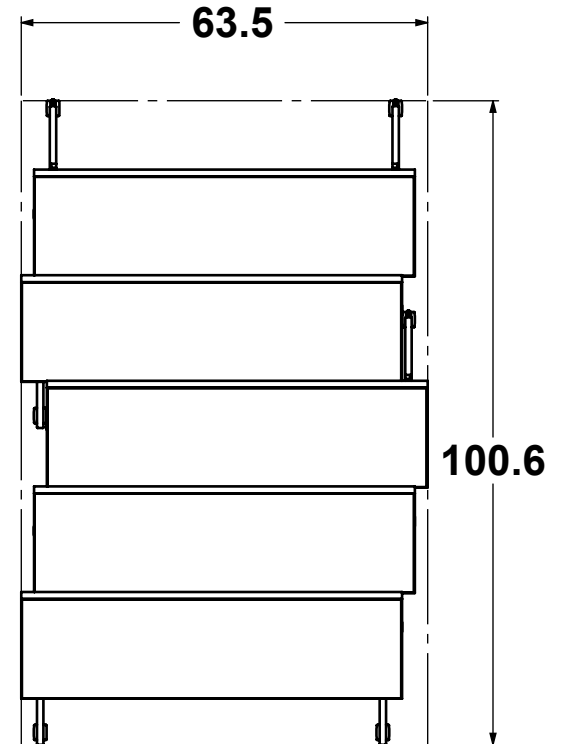

NOMINAL DIMENSIONS ± 1.00"

Date Created: 1/30/2023	Drawn By: Bryan
Revision: A	Scale: 1:30

Sheet 3 of 8

Y:\Hi5 Engineering\RESEARCH & DESIGN\NM\10\NM-LL-36-HH-REN.L3-Pricebook1

24" x 60" x 36"H

30" x 60" x 36"H

36" x 60" x 36"H

OVERALL STORAGE - PLAN VIEW

NOTES:

Hi5 Furniture, Inc.

PROPRIETARY AND CONFIDENTIAL
 THIS DRAWING IS THE PROPERTY OF HIS FURNITURE, INC. THE DRAWING NOR THE ITEMS THEREON ARE TO BE REPRODUCED, REDISTRIBUTED OR USED IN ANY MANNER NOT AUTHORIZED IN WRITING BY AN OFFICER OR AGENT THEREOF.

24" x 48" x 36"H

30" x 48" x 36"H

36" x 48" x 36"H

24" x 48" x 30"H

30" x 48" x 30"H

36" x 48" x 30"H

NOTES:

Hi5 Furniture, Inc.

NOMINAL DIMENSIONS ± 1.00"

Date Created:

1/30/2023

Drawn By:

Bryan

Revision:

A

Scale: