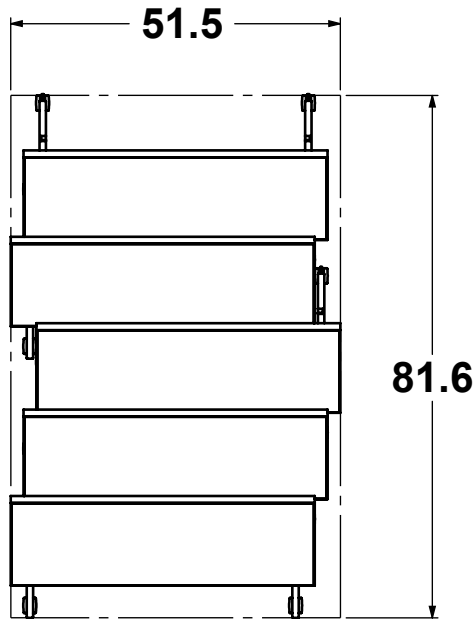

30" x 48" x 36"H

36" x 48" x 36"H

OVERALL STORAGE - PLAN VIEW

NOTES:

Hi5 Furniture, Inc.

PROPRIETARY AND CONFIDENTIAL
 THIS DRAWING IS THE PROPERTY OF HI5 FURNITURE, INC. THE DRAWING NOR THE ITEMS THEREON ARE TO BE REPRODUCED, REDISTRIBUTED OR USED IN ANY MANNER NOT AUTHORIZED IN WRITING BY AN OFFICER OR AGENT THEREOF.

NOMINAL DIMENSIONS ± 1.00"

Date Created: 1/30/2023	Drawn By: Bryan
Revision: A	Scale: 1:30

Sheet 2 of 8

Y:\Hi5 Engineering\RESEARCH & DESIGN\NM-LL-36-HH-REN.L3-Pricebook1

24" x 48" x 30"H

30" x 48" x 30"H

36" x 48" x 30"H

24" x 48" x 36"H

30" x 48" x 36"H

36" x 48" x 36"H

24" x 48" x 30"H

30" x 48" x 30"H

36" x 48" x 30"H

NOTES:

Hi5 Furniture, Inc.

NOMINAL DIMENSIONS ± 1.00"

Date Created:

1/30/2023

Drawn By:

Bryan

Revision:

A

Scale: