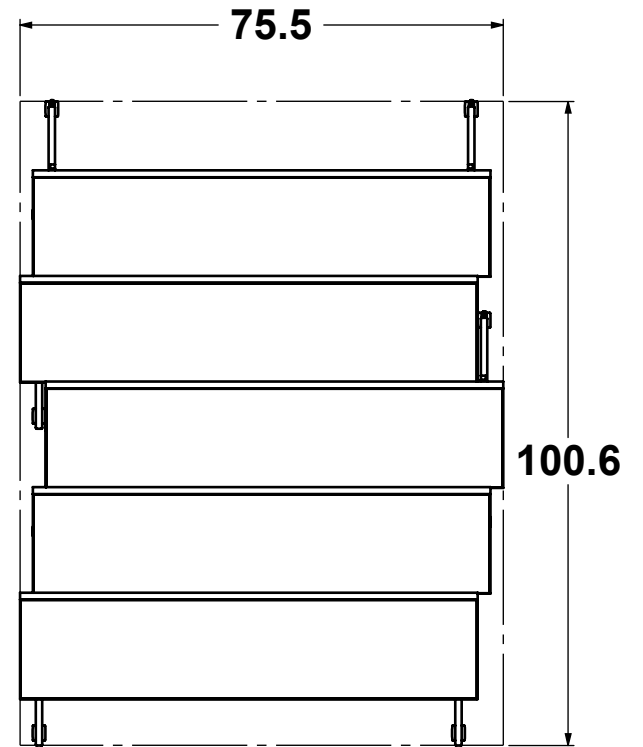

NOMINAL DIMENSIONS ± 1.00"

Date Created: 1/30/2023	Drawn By: Bryan
Revision: A	Scale: 1:30

Sheet 5 of 8

Y:\Hi5 Engineering\RESEARCH & DESIGN\NIM\10\NM-LL-36-HH-REN.L3-Pricebook1

24" x 72" x 36"H

30" x 72" x 36"H

36" x 72" x 36"H

OVERALL STORAGE - PLAN VIEW

NOTES:

Hi5 Furniture, Inc.

PROPRIETARY AND CONFIDENTIAL
 THIS DRAWING IS THE PROPERTY OF HI5 FURNITURE, INC. THE DRAWING NOR THE ITEMS THEREON ARE TO BE REPRODUCED, REDISTRIBUTED OR USED IN ANY MANNER NOT AUTHORIZED IN WRITING BY AN OFFICER OR AGENT THEREOF.

24" x 48" x 36"H

30" x 48" x 36"H

36" x 48" x 36"H

24" x 48" x 30"H

30" x 48" x 30"H

36" x 48" x 30"H

NOTES:

Hi5 Furniture, Inc.

NOMINAL DIMENSIONS ± 1.00"

Date Created:

1/30/2023

Drawn By:

Bryan

Revision:

A

Scale: