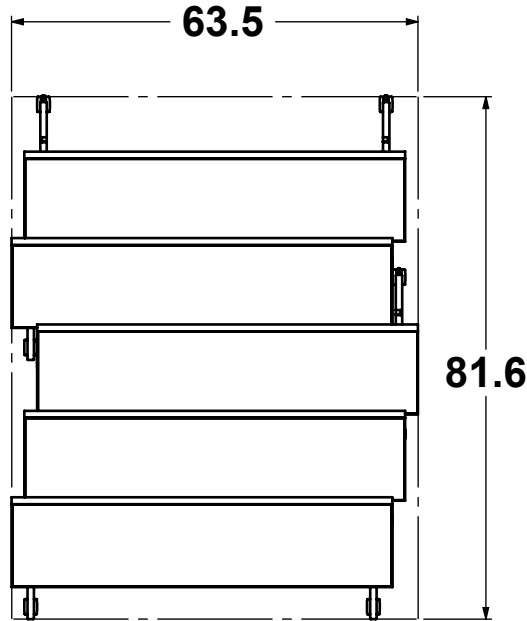

36" x 60" x 36"H

OVERALL STORAGE - PLAN VIEW

NOTES:

Hi5 Furniture, Inc.

PROPRIETARY AND CONFIDENTIAL
 THIS DRAWING IS THE PROPERTY OF HIS FURNITURE, INC. THE DRAWING NOR THE ITEMS THEREON ARE TO BE REPRODUCED, REDISTRIBUTED OR USED IN ANY MANNER NOT AUTHORIZED IN WRITING BY AN OFFICER OR AGENT THEREOF.

NOMINAL DIMENSIONS ± 1.00"

Date Created:

1/30/2023

Drawn By:

Bryan

Revision:

A

Scale:

1:30

Sheet 4 of 8

Model Code:

NM-LL-36-HH-REN.L3-Pricebook1

Y:\Hi5 Engineering\RESEARCH & DESIGN\NIM\10\NIM-LL-36-HH-REN.L3-Pricebook1

24" x 60" x 30"H

30" x 60" x 30"H

36" x 60" x 30"H