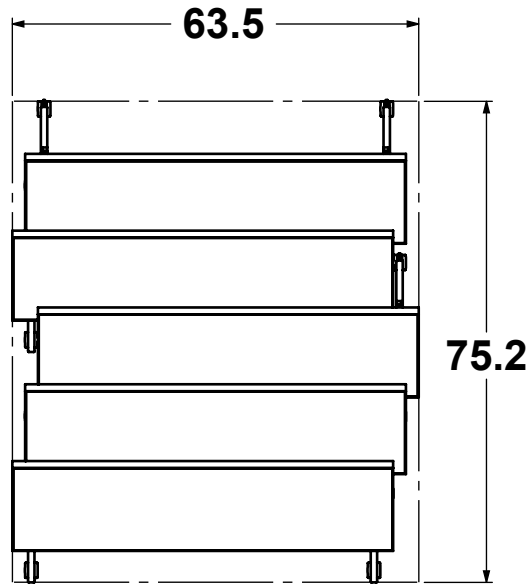

NOMINAL DIMENSIONS ± 1.00"

Date Created: 1/30/2023	Drawn By: Bryan
Revision: A	Scale: 1:30

Sheet 3 of 8

Y:\Hi5 Engineering\RESEARCH & DESIGN\NM\10\NM-LL-36-HH-REN.L3-Pricebook1

24" x 60" x 36"H

30" x 60" x 36"H

36" x 60" x 36"H

OVERALL STORAGE - PLAN VIEW

NOTES:

Hi5 Furniture, Inc.

PROPRIETARY AND CONFIDENTIAL
 THIS DRAWING IS THE PROPERTY OF HIS FURNITURE, INC. THE DRAWING NOR THE ITEMS THEREON ARE TO BE REPRODUCED, REDISTRIBUTED OR USED IN ANY MANNER NOT AUTHORIZED IN WRITING BY AN OFFICER OR AGENT THEREOF.

24" x 48" x 36"H

30" x 48" x 36"H

36" x 48" x 36"H

24" x 48" x 30"H

30" x 48" x 30"H

36" x 48" x 30"H

NOTES:

Hi5 Furniture, Inc.

NOMINAL DIMENSIONS ± 1.00"

Date Created:

1/30/2023

Drawn By:

Bryan

Revision:

A

Scale: