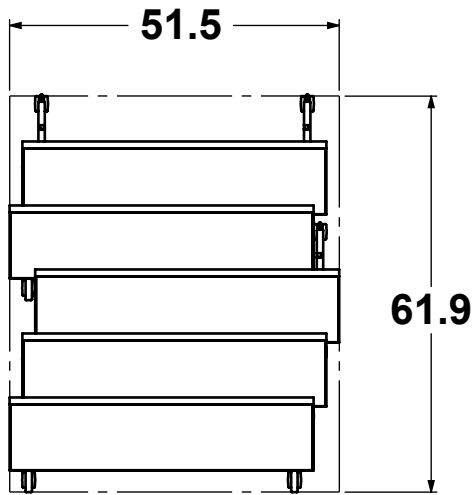

30" x 48" x 36"H

36" x 48" x 36"H

OVERALL STORAGE - PLAN VIEW

NOTES:

Hi5 Furniture, Inc.

PROPRIETARY AND CONFIDENTIAL
 THIS DRAWING IS THE PROPERTY OF HI5 FURNITURE, INC. THE DRAWING NOR THE ITEMS THEREON ARE TO BE REPRODUCED, REDISTRIBUTED OR USED IN ANY MANNER NOT AUTHORIZED IN WRITING BY AN OFFICER OR AGENT THEREOF.

NOMINAL DIMENSIONS ± 1.00"

Date Created: 1/30/2023	Drawn By: Bryan
Revision: A	Scale: 1:30

Sheet 2 of 8

Y:\Hi5 Engineering\RESEARCH & DESIGN\NM-LL-36-HH-REN.L3-Pricebook1

24" x 48" x 30"H

30" x 48" x 30"H

36" x 48" x 30"H

24" x 48" x 36"H

30" x 48" x 36"H

36" x 48" x 36"H

24" x 48" x 30"H

30" x 48" x 30"H

36" x 48" x 30"H

NOTES:

Hi5 Furniture, Inc.

NOMINAL DIMENSIONS ± 1.00"

Date Created:

1/30/2023

Drawn By:

Bryan

Revision:

A

Scale: