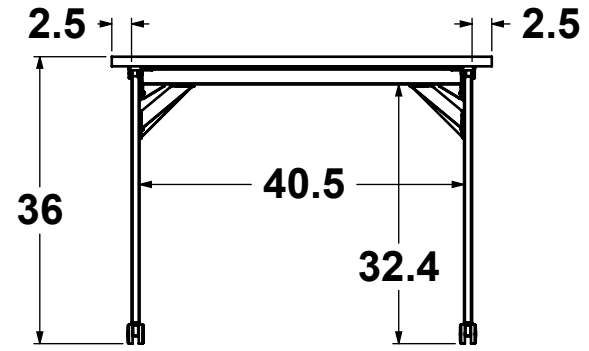

Y:\Hi5 Engineering\RESEARCH & DESIGN\NIM\10\NIM-LL-36-HH-REN.L3-Pricebook1

30" H

36" H

NOTES:

Hi5 Furniture, Inc.

PROPRIETARY AND CONFIDENTIAL
THIS DRAWING IS THE PROPERTY OF HIS FURNITURE, INC. THE DRAWING NOR THE ITEMS THEREON ARE TO BE REPRODUCED, REDISTRIBUTED OR USED IN ANY MANNER NOT AUTHORIZED IN WRITING BY AN OFFICER OR AGENT THEREOF.

NOMINAL DIMENSIONS ± 1.00"	
Date Created: 1/30/2023	Drawn By: Bryan
Revision: A	Scale: 1:24

Sheet 1 of 8

FRONT VIEW DRAWING