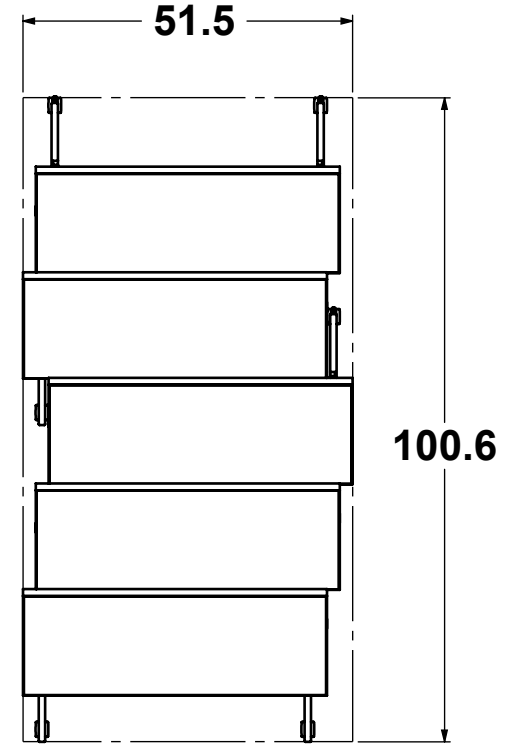

NOMINAL DIMENSIONS ± 1.00"	
Date Created: 1/30/2023	Drawn By: Bryan
Revision: A	Scale: 1:24

Sheet 1 of 8

FRONT VIEW DRAWING

Y:\Hi5 Engineering\RESEARCH & DESIGN\NM-LL-36-HH-REN.L3-Pricebook1

24" x 48" x 36"H

30" x 48" x 36"H

36" x 48" x 36"H

OVERALL STORAGE - PLAN VIEW

NOTES:

Hi5 Furniture, Inc.

PROPRIETARY AND CONFIDENTIAL
 THIS DRAWING IS THE PROPERTY OF HI5 FURNITURE, INC. THE DRAWING NOR THE ITEMS THEREON ARE TO BE REPRODUCED, REDISTRIBUTED OR USED IN ANY MANNER NOT AUTHORIZED IN WRITING BY AN OFFICER OR AGENT THEREOF.

24" x 48" x 36"H

30" x 48" x 36"H

36" x 48" x 36"H

24" x 48" x 30"H

30" x 48" x 30"H

36" x 48" x 30"H

NOTES:

Hi5 Furniture, Inc.

NOMINAL DIMENSIONS ± 1.00"

Date Created:

1/30/2023

Drawn By:

Bryan

Revision:

A

Scale: