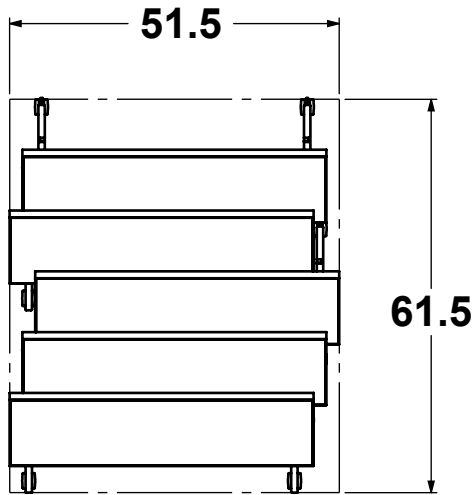

Y:\Hi5 Engineering\RESEARCH & DESIGN\NM-LL-36-HH-REN.L3-Pricebook1

24" x 48" x 36"H