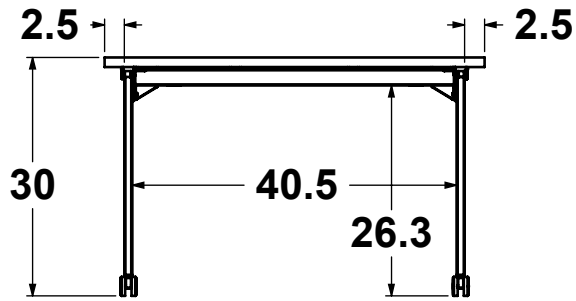

Y:\Hi5 Engineering\RESEARCH & DESIGN\NIM\10\NIM-LL-36-HH-REN.L3-Pricebook1

30" H