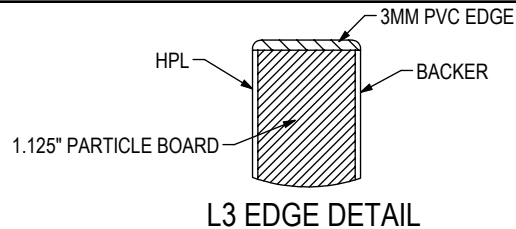

Y:\Hi5 Engineering\RESEARCH & DESIGN\NIM\10\NIM-LL-36-HH-REN.L3-Pricebook1

30" H

36" H

NOTES:

Hi5 Furniture, Inc.

PROPRIETARY AND CONFIDENTIAL
THIS DRAWING IS THE PROPERTY OF HIS FURNITURE, INC. THE DRAWING NOR THE ITEMS THEREON ARE TO BE REPRODUCED, REDISTRIBUTED OR USED IN ANY MANNER NOT AUTHORIZED IN WRITING BY AN OFFICER OR AGENT THEREOF.

NOMINAL DIMENSIONS ± 1.00"	
Date Created: 1/30/2023	Drawn By: Bryan
Revision: A	Scale: 1:24

Sheet 1 of 8

FRONT VIEW DRAWING