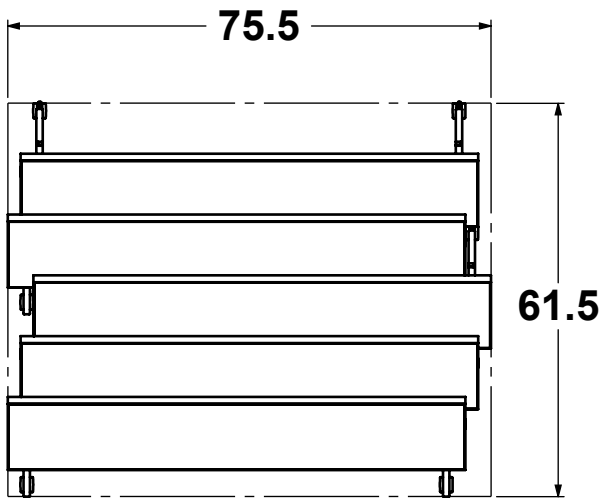

NOMINAL DIMENSIONS ± 1.00"

Date Created: 1/30/2023	Drawn By: Bryan
Revision: A	Scale: 1:30

Sheet 5 of 8

Y:\Hi5 Engineering\RESEARCH & DESIGN\NIM\10\NM-LL-36-HH-REN.L3-Pricebook1

24" x 72" x 36"H

30" x 72" x 36"H

NOMINAL DIMENSIONS ± 1.00"

Date Created:

1/30/2023

Drawn By:

Bryan

Revision:

A

Scale: