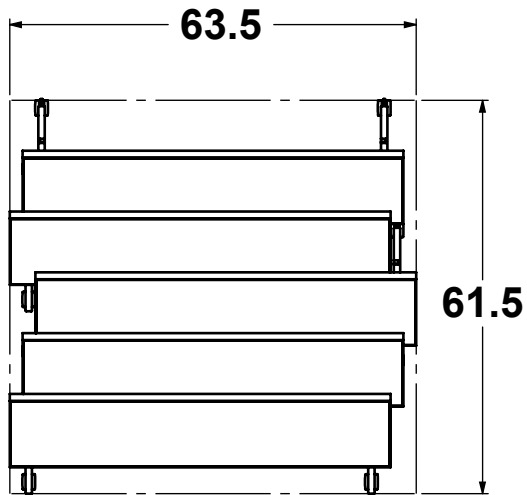

Y:\Hi5 Engineering\RESEARCH & DESIGN\NM\10\NM-LL-36-HH-REN.L3-Pricebook1

24" x 60" x 36"H