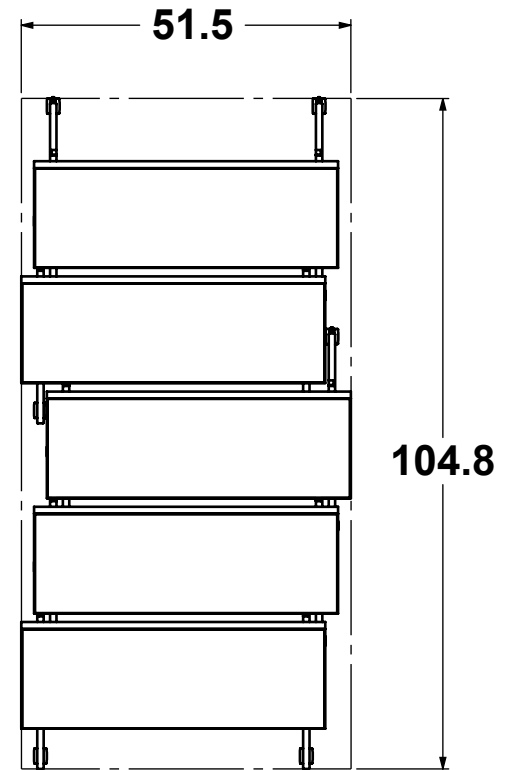

30" x 48" x 36"H

36" x 48" x 36"H

OVERALL STORAGE - PLAN VIEW

NOTES:

Hi5 Furniture, Inc.

PROPRIETARY AND CONFIDENTIAL
 THIS DRAWING IS THE PROPERTY OF HI5 FURNITURE, INC. THE DRAWING NOR THE ITEMS THEREON ARE TO BE REPRODUCED, REDISTRIBUTED OR USED IN ANY MANNER NOT AUTHORIZED IN WRITING BY AN OFFICER OR AGENT THEREOF.

NOMINAL DIMENSIONS ± 1.00"

Date Created: 1/30/2023	Drawn By: Bryan
Revision: A	Scale: 1:30

Sheet 2 of 8

Y:\Hi5 Engineering\RESEARCH & DESIGN\NM-LL-36-HH-REN.L3-Pricebook1

24" x 48" x 30"H

30" x 48" x 30"H

36" x 48" x 30"H

24" x 48" x 36"H

30" x 48" x 36"H

36" x 48" x 36"H

24" x 48" x 30"H

30" x 48" x 30"H

36" x 48" x 30"H

NOTES:

Hi5 Furniture, Inc.

NOMINAL DIMENSIONS ± 1.00"

Date Created:

1/30/2023

Drawn By:

Bryan

Revision:

A

Scale: