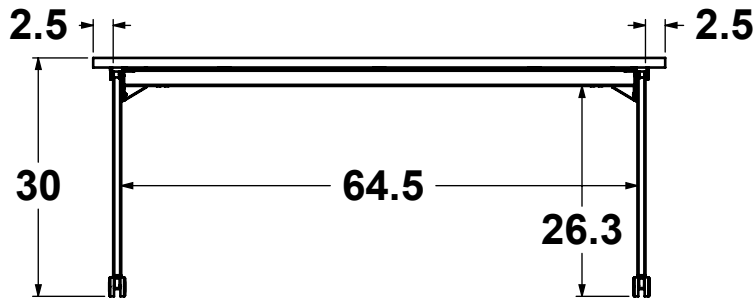

Y:\Hi5 Engineering\RESEARCH & DESIGN\NIM\10\NIM-LL-36-HH-REN.L3-Pricebook1

30" H