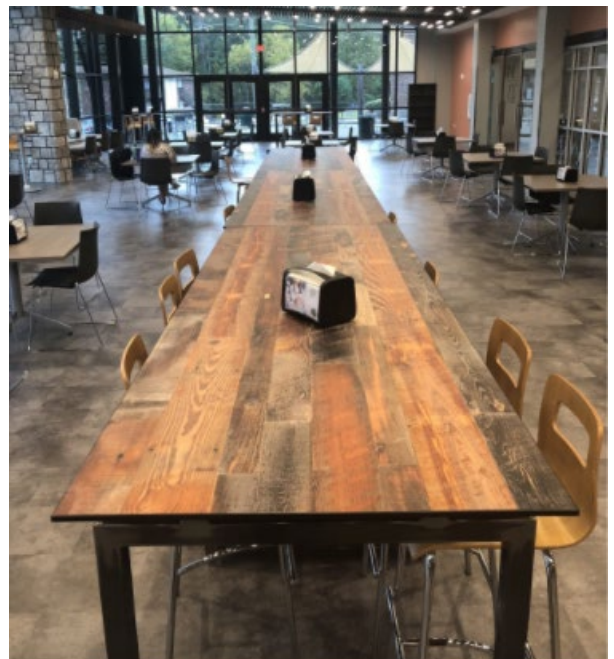

Hi5FURNITURE.COM

Hi5 Furniture, Inc. 4304 NW Mattox Road Riverside, MO 64150
816-774-4050 Main Line 816-817-4910 Fax Line