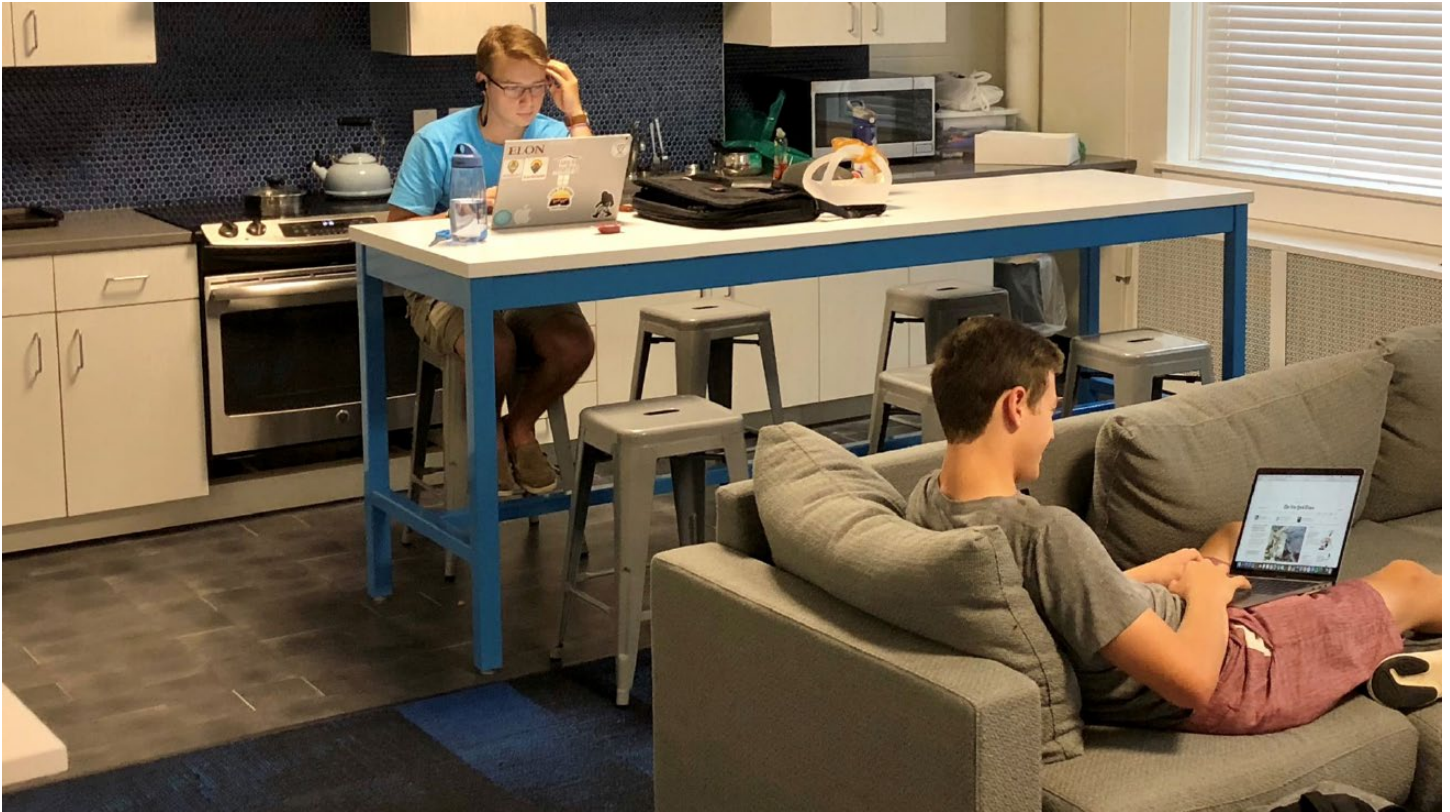

CASE STUDY

HEAVY DUTY TABLES DESIGNED FOR PUBLIC SPACES

#7 – RES LIFE – COLLEGE DORM

Collection Name: *Coby Apron*

FEATURED IN PHOTO:

Project Name: Elon University

Vertical Market: Higher Ed

Speced by: Elon