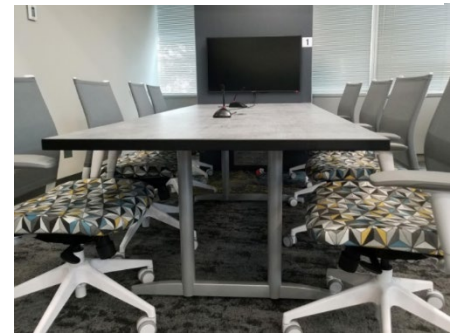

Hi5FURNITURE.COM

Hi5 Furniture, Inc. 4304 NW Mattox Road Riverside, MO 64150
816-774-4050 Main Line 816-817-4910 Fax Line