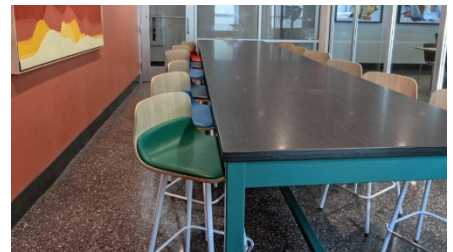

Hi5FURNITURE.COM

Hi5 Furniture, Inc. 4304 NW Mattox Road Riverside, MO 64150
816-774-4050 Main Line 816-817-4910 Fax Line