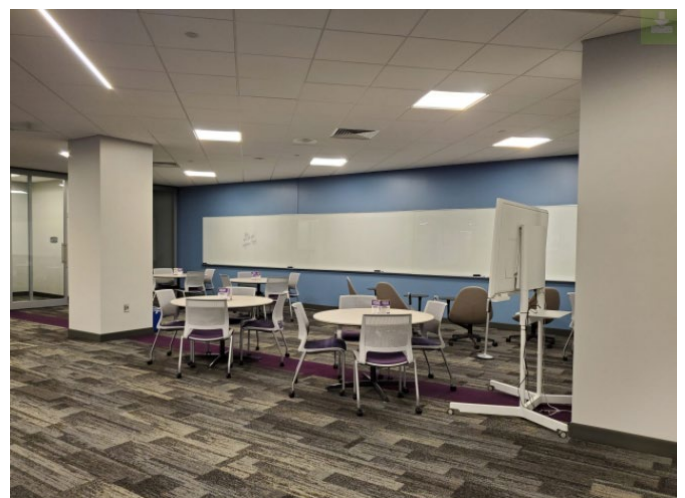

## #16 – LIBRARY

**Collection Name:** Supreme

### FEATURED IN PHOTO:

Project Name: Kansas State University Hale Library  
Vertical Market: Higher Ed  
Speced by: PGAV Architects

[Hi5FURNITURE.COM](http://Hi5FURNITURE.COM)

Hi5 Furniture, Inc. 4304 NW Mattox Road Riverside, MO 64150  
816-774-4050 Main Line 816-817-4910 Fax Line