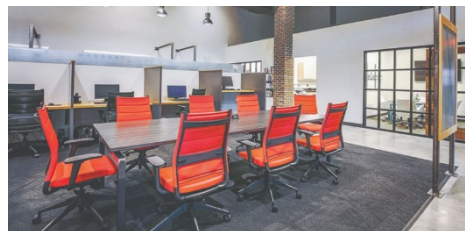

### FEATURED IN PHOTO:

Project Name: Schellenberg Development Co.

Vertical Market: Corporate

Speced By: John A Marshall

**Hi5FURNITURE.COM**

Hi5 Furniture, Inc. 4304 NW Mattox Road Riverside, MO 64150  
816-774-4050 Main Line 816-817-4910 Fax Line