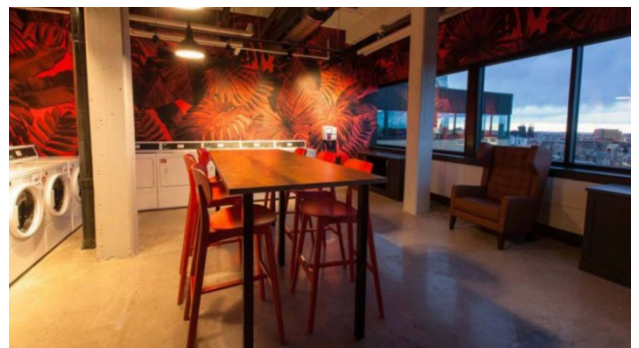

### FEATURED IN PHOTO:

Project Name: Archer Apartments  
Vertical Market: Multi-Family  
Speced by: Elements

[Hi5FURNITURE.COM](https://www.hi5furniture.com)

Hi5 Furniture, Inc. 4304 NW Mattox Road Riverside, MO 64150  
816-774-4050 Main Line 816-817-4910 Fax Line