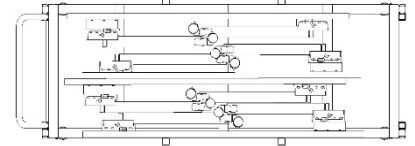

## General Information

All sizes are nominal sizes.

- 1,000 lbs. capacity
- Removable vertical supports
- Interchangeable push handle for pushing cart from either end
- Casters are locking omnidirectional for maneuvering small spaces.
- Cart stays in place while loading.
- Closed cell high impact foam to protect table surfaces and edges
- The frame is constructed of 2" x 2" x 14ga square tubular carbon ASTM-A513 steel
- The cut pieces are continuously MIG welded together
- All joints are ground smooth
- Low VOC powder coat finish for durability

LEAD TIMES: 6-8 WEEKS

RECOMMENDED TO HOLD  
GATEWAY & SUPREME  
FOLDING TABLES

SEE BEGINNING OF SECTION INFO  
& HOW TO ORDER INSTRUCTIONS

Price book is arranged  
alphabetically by collection,  
followed by table top shape.

## Carts for Rectangle Tables

**W x L x H      Model Code      List Price**

31 x 82 x 37      FC-72RE.H      2,640

Flat stacks 6 tables: 18x60, 18x72, 24x60, 24x72  
Side stacked 4 tables: 30x48, 30x60, 36x48, 36x60  
Side stacked 5 tables: 30x72, 36x84