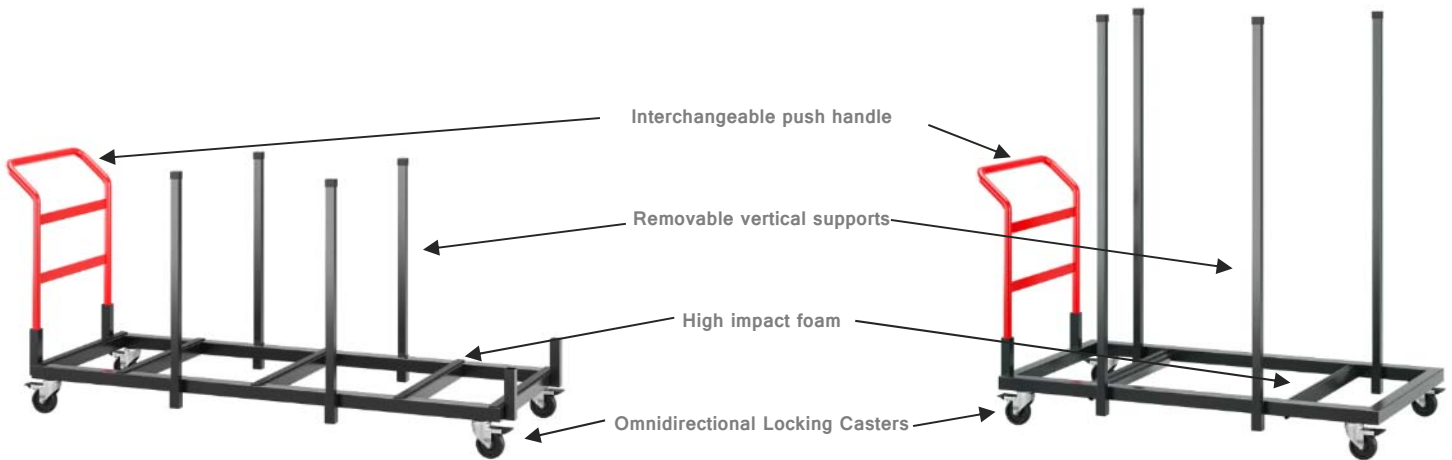

## Statement of Line

Rectangle Table Cart

Round Table Cart

## General Information

All sizes are nominal sizes.

- 1,000 lbs. capacity
- Removable vertical supports
- Interchangeable push handle for pushing cart from either end
- Casters are locking omnidirectional for maneuvering small spaces.
- Cart stays in place while loading.
- Closed cell high impact foam to protect table surfaces and edges
- The frame is constructed of 2" x 2" x 14ga square tubular carbon ASTM-A513 steel
- The cut pieces are continuously MIG welded together
- All joints are ground smooth
- Low VOC powder coat finish for durability

LEAD TIMES: 6-8 WEEKS

RECOMMENDED TO HOLD  
GATEWAY & SUPREME  
FOLDING TABLES

SEE BEGINNING OF SECTION INFO  
& HOW TO ORDER INSTRUCTIONS

Price book is arranged  
alphabetically by collection,  
followed by table top shape.