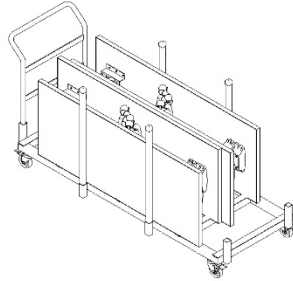

31 x 94 x 37   FC-84RE.H   2,720

Flat stacks 6 tables: 18x84, 24x84
Side stacked 5 tables: 30x84, 36x84