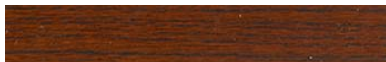

Wilsonart 7933T: Cafelle

Edge# CP40912

Formica 8848-AN: Blackened Legno
Formica 8848: Blackened Legno

Edge# CP40986

Formica 5884: Chestnut Woodline

Edge# CP40819

Wilsonart 7959K: Hampton Walnut

Edge# CP40223

Wilsonart 7922: Brighton Walnut

Edge# CP40281

Formica 6209: Prestige Walnut

Edge# CP40016

Wilsonart 7040A: Figured Mahogany

Orders with 30+ tables in the same color qualify to select from Premium PVC colors at no charge. Colors subject to change based on availability, so contact your local sales rep for up to date color choices.