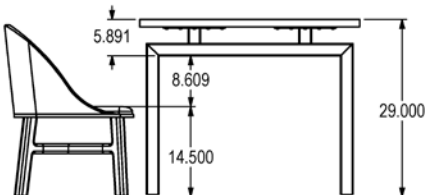

FROSTED ACRYLIC STUDY CARRELS

120"L x 60"W x 29"H
Top Finish: Wilsonart Backyard Patio
Edge Finish: Dove Grey
Base Finish: Vintage Teal | Levelers

Lincoln is a versatile table line that offers seated and standing options for occasional, hospitality, communal, conference and healthcare. The optional casters provide mobility within a room, or for use between multiple rooms. Lincoln's standoffs give the table top a floating appearance while the open-ended legs allow for seating on all sides of the table. Table heights range from 18" high to 42" high. If you can't find what you are looking for, custom is our standard.

APPLICATIONS

- Communal spaces
- Meeting and conference rooms
- Cafeterias
- Entertainment facilities
- High use public spaces

HPL EDGE OPTIONS

SHAPES

SIZES & HEIGHTS

Square Tops

36 | 48 | 60

Rectangle Widths

18 | 24 | 30 | 36 | 48 | 60

Rectangle Lengths

60 | 72 | 84 | 96 | 108 | 120 | 132 | 144 | 168 | 192 | 216 | 240 | 288

Table Heights

18 | 29 | 36 | 42

CUSTOMS AVAILABLE

OTHER MATERIALS

- Back-Painted Glass G1
- Butcher Block WB
- Luxury Laminate VDL
- Planked Solid Wood WP
- Quartz S2
- Reclaimed Wood WR
- Solid Surface S1