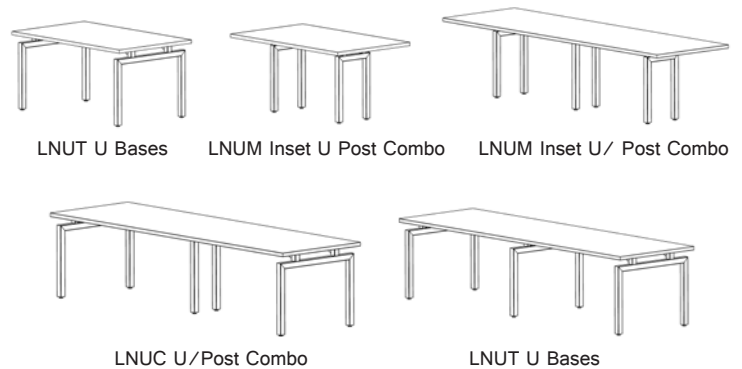

MODELS

CASTERS & LEVELERS

COVER SHOT

120"L x 36"W x 42"H
Top Finish: Wilsonart Flagstaff Lodge
Edge Finish: Dove Grey
Base Finish: Lolly Pop Red | Industrial Locking Casters