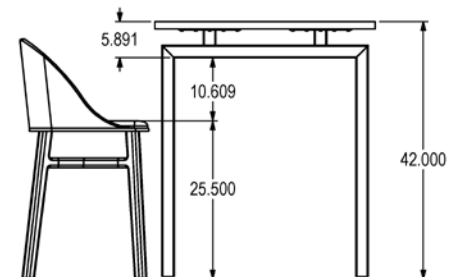

FROSTED ACRYLIC STUDY CARRELS

120"L x 60"W x 29"H
Top Finish: Wilsonart Backyard Patio
Edge Finish: Dove Grey
Base Finish: Vintage Teal | Levelers

Lincoln is a versatile table line that offers seated and standing options for occasional, hospitality, communal, conference and healthcare. The optional casters provide mobility within a room, or for use between multiple rooms. Lincoln's standoffs give the table top a floating appearance while the open-ended legs allow for seating on all sides of the table. Table heights range from 18" high to 42" high. If you can't find what you are looking for, custom is our standard.

APPLICATIONS

- Communal spaces
- Meeting and conference rooms
- Cafeterias
- Entertainment facilities
- High use public spaces

HPL EDGE OPTIONS

SHAPES

SIZES & HEIGHTS

Square Tops

36 | 48 | 60

Rectangle Widths

18 | 24 | 30 | 36 | 48 | 60

Rectangle Lengths

60 | 72 | 84 | 96 | 108 | 120 | 132 | 144 | 168 | 192 | 216 | 240 | 288

Table Heights

18 | 29 | 36 | 42

CUSTOMS AVAILABLE

OTHER MATERIALS

- Back-Painted Glass G1
- Butcher Block WB
- Luxury Laminate VDL
- Planked Solid Wood WP
- Quartz S2
- Reclaimed Wood WR
- Solid Surface S1

MODELS

CASTERS & LEVELERS

Industrial Locking Casters

Levelers

COVER SHOT

120"L x 36"W x 42"H
 Top Finish: Wilsonart Flagstaff Lodge
 Edge Finish: Dove Grey
 Base Finish: Lolly Pop Red | Industrial Locking Casters