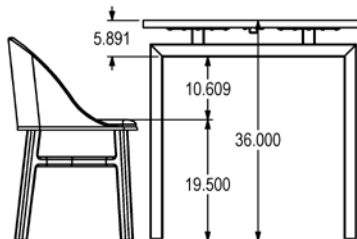

FROSTED ACRYLIC STUDY CARRELS

120"L x 60"W x 29"H
Top Finish: Wilsonart Backyard Patio
Edge Finish: Dove Grey
Base Finish: Vintage Teal | Levelers

Lincoln is a versatile table line that offers seated and standing options for occasional, hospitality, communal, conference and healthcare. The optional casters provide mobility within a room, or for use between multiple rooms. Lincoln's standoffs give the table top a floating appearance while the open-ended legs allow for seating on all sides of the table. Table heights range from 18" high to 42" high. If you can't find what you are looking for, custom is our standard.

APPLICATIONS

- Communal spaces
- Meeting and conference rooms
- Cafeterias
- Entertainment facilities
- High use public spaces

HPL EDGE OPTIONS

SHAPES

SIZES & HEIGHTS

Square Tops

36 | 48 | 60

Rectangle Widths

18 | 24 | 30 | 36 | 48 | 60

Rectangle Lengths

60 | 72 | 84 | 96 | 108 | 120 | 132 | 144 | 168 | 192 | 216 | 240 | 288

Table Heights

18 | 29 | 36 | 42

CUSTOMS AVAILABLE

OTHER MATERIALS

- Back-Painted Glass G1
- Butcher Block WB
- Luxury Laminate VDL
- Planked Solid Wood WP
- Quartz S2
- Reclaimed Wood WR
- Solid Surface S1

MODELS

CASTERS & LEVELERS

Industrial Locking Casters

Levelers

COVER SHOT

120"L x 36"W x 42"H
 Top Finish: Wilsonart Flagstaff Lodge
 Edge Finish: Dove Grey
 Base Finish: Lolly Pop Red | Industrial Locking Casters