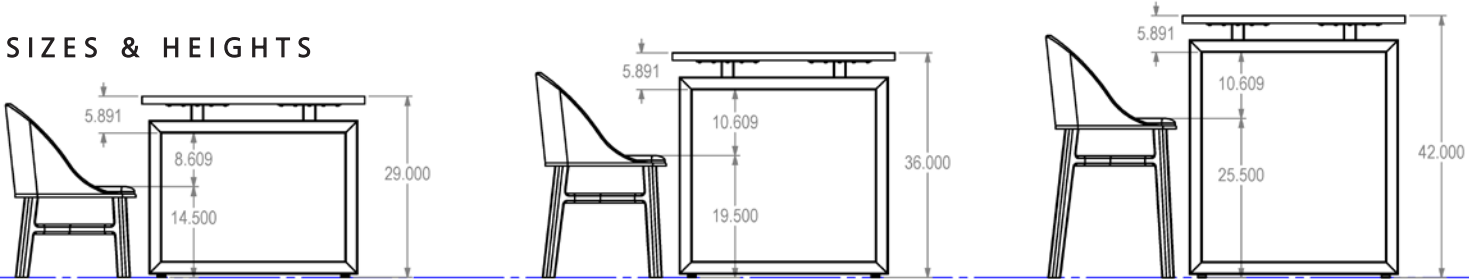

APPLICATIONS

- Communal spaces
- Meeting spaces
- Cafeterias
- Entertainment facilities
- High use public spaces

HPL EDGE OPTIONS

LEVELERS

SIZES & HEIGHTS

Square Tops

36 | 48 | 60

Rectangle Widths

18 | 24 | 30 | 36 | 48 | 60

Rectangle Lengths

60 | 72 | 84 | 96 | 108 | 120 | 132 | 144 | 168 | 192 | 216 | 240 | 288

Table Heights

18 | 29 | 36 | 42

CUSTOMS AVAILABLE

OTHER MATERIALS

Back-Painted Glass G1