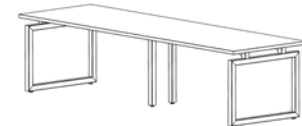

Square

Rectangle

MODELS

CYP2 Post Bases

CYSM Inset Square Bases

CYST Square Bases

CYP2 Post Bases

CYST Square Bases

CYSM Inset Square & Post Bases

CYSC Square & Post Combo

COVER SHOT

94"L x 36"W x 42"H

Top Finish: Wilsonart Antique Cognac Pine

Edge Finish: Black with black painted edge

Base Finish: Raw Tube Steel with Clear Coat