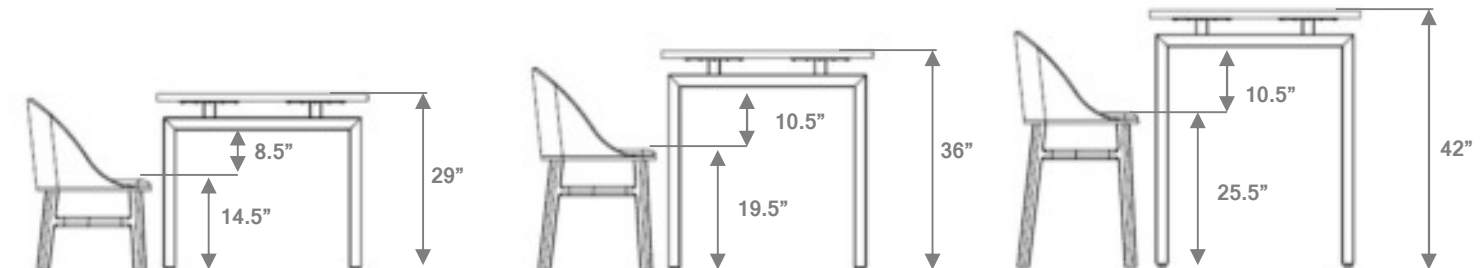

LNUM Inset U Bases

LNUT U Bases

LNUM Inset U/Post Combo

LNUC U/Post Combo

SEATED HEIGHT

CAFE HEIGHT

BAR HEIGHT

General Information

COLLECTION FEATURES

- Open ended bases to seat more people
- Heavy duty construction for high use public spaces
- All tables are available in occasional 18" height, seated 29" height, 36" cafe height and 42" bar height
- Longer table lengths seat more people
- Powered or non-powered table options
- Available in power coat finishes
- All tables ship knocked down and require assembly.
- All sizes are nominal sizes.