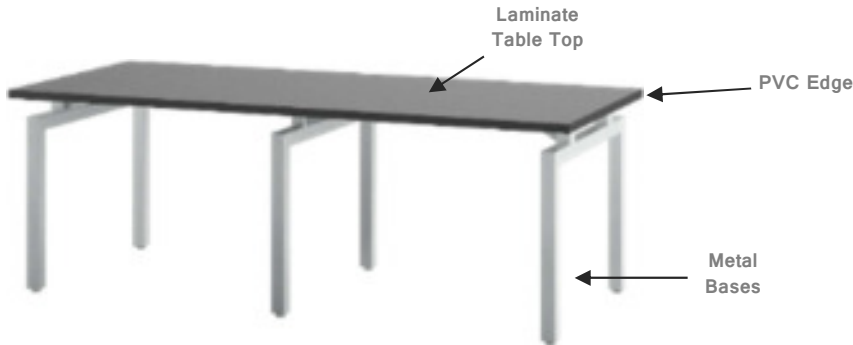

Price book is arranged alphabetically by collection, followed by table top shape.

Lincoln Tables are the same Price as Coby Square Tables

How to Order

Email PO to Sales@Hi5Furniture.com with the below information:

		<u>LIST PRICE</u>
STEP 1		
List the Table Name	= Lincoln Table	
STEP 2		
List the Quantity of Tables	= Qty. 10	
STEP 3		
List the Width x Length x Height of Table	= 30 x 60 x 29	
STEP 4		
List the BASIC Model Code	= LNUT 306029 RE S.L3	2090
STEP 5		
List the Shape of the Top	= Rectangle	Included Above
STEP 6		
List the Table Top Material and Color	= Laminate: Wilsonart Zanzibar 7957K-78	Included Above
STEP 7		
List the Edge Material and Color	= PVC: Match Zanzibar	Included Above
STEP 8		
List the Bases Color	= Destroyer Blue [DBL]	Included Above
STEP 9		
List the Options to Add to the Table	=	

List Price Per Table	2,090
x Qty	10
Sub-Total List Price for Order	20,900
Freight <i>(if applicable)</i>	0
Total List Price for Order	20,900