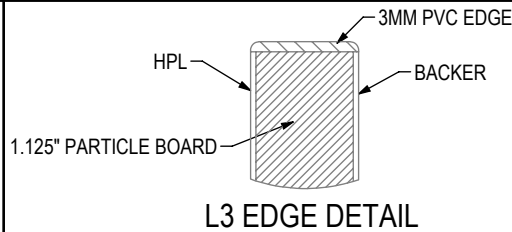

Hi5 Furniture, Inc.

PROPRIETARY AND CONFIDENTIAL
THIS DRAWING IS THE PROPERTY OF
Hi5 FURNITURE, INC. THE DRAWING
NOR THE ITEMS THEREON ARE TO
BE REPRODUCED, REDISTRIBUTED
OR USED IN ANY MANNER NOT
AUTHORIZED IN WRITING BY AN
OFFICER OR AGENT THEREOF.

NOMINAL DIMENSIONS ± 1.00"

Date Created:	6/9/2016	Drawn By:	
Last Updated:	Miles	2/5/2019	
Revision:	A	Scale:	1:20
		Sheet	3 of 3