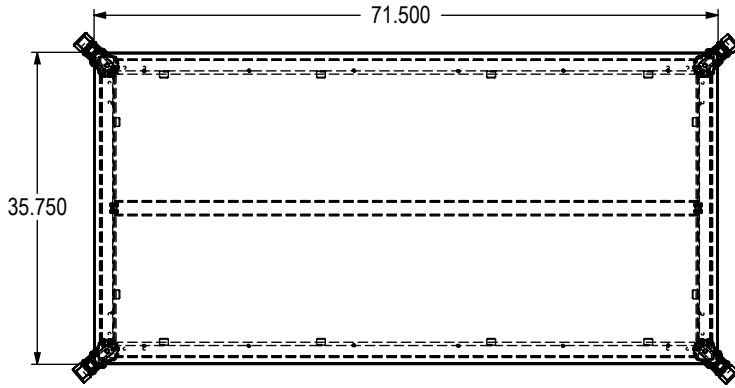

Y:\Hi5 Engineering\COLLECTIONS\COBY APRON TABLES\COBY APRON\COBY APRON\COBY APRON TABLES\CYA136x72x42RES.L3.T.BK-C5I

TOP VIEW
(TRANSPARENT)

FRONT VIEW