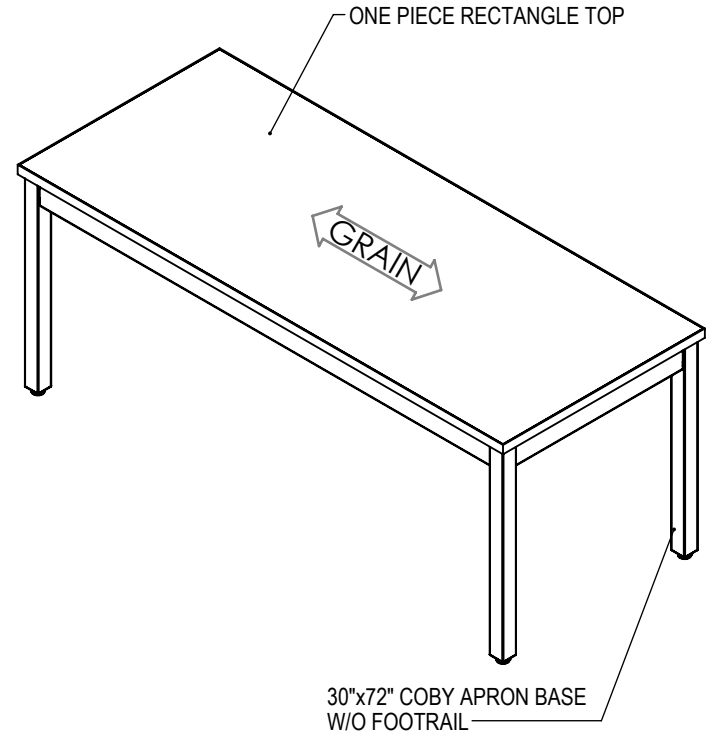

ITEM NO.	QTY.	PART NUMBER	DESCRIPTION	TOTAL NEEDED
1	1	L3.30x72RE.CYAPS.T.H	Table Top, 29.75" wide x 71.50" long x 1.25" thick one piece HPL rectangle with 3mm PVC edges.	2
2	4	BCY02APR.LEG-29.OBL	Base, Coby Apron Leg, 2" x 2" x 27.75" high leg, Oh So Blue. Preinstalled: 4) 977-2-004-008C5, 1) BCY02APR.LEG-END, 1) LVLR-2.	8
3	2	BCYAPR72.OBL	Coby Apron Base, apron 66.5" long. Powder Coat Color: Oh So Blue. Includes: 6) 950-2-203-016C5, 4) 945-2-204-012C5.	4
4	2	BCYAPR30.OBL	Coby Apron Base, apron 24.75" long. Powder Coat Color: Oh So Blue. Includes: 4) 945-2-204-012C5, 2) 950-2-203-016C5.	4

TOP VIEW
(TRANSPARENT)

FRONT VIEW

NOTES:

APRON DOES NOT ALLOW BIFMA RECOMMENDED CLEARANCE FOR SEATED WORK SURFACE OF 27.5"

Hi5 Furniture, Inc.

PROPRIETARY AND CONFIDENTIAL
THIS DRAWING IS THE PROPERTY OF
Hi5 FURNITURE, INC. THE DRAWING
NOR THE ITEMS THEREON ARE TO
BE REPRODUCED, REDISTRIBUTED
OR USED IN ANY MANNER NOT
AUTHORIZED IN WRITING BY AN
OFFICER OR AGENT THEREOF.