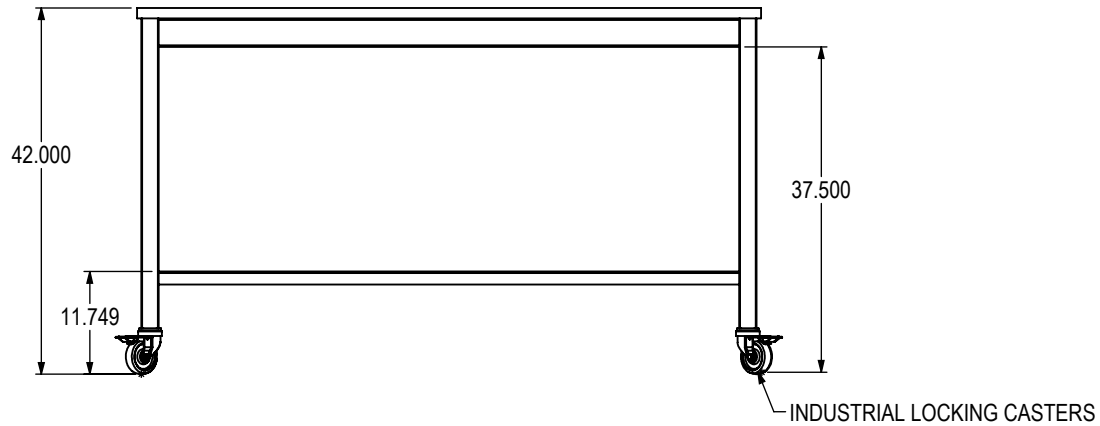

Y:\Hi5 Engineering\COLLECTIONS\COBY APRON TABLES\COBY APRON\COBY APRON\COBY APRON TABLES\CYA136x72x42RES.L3.T.BK-C5I

TOP VIEW
(TRANSPARENT)

FRONT VIEW