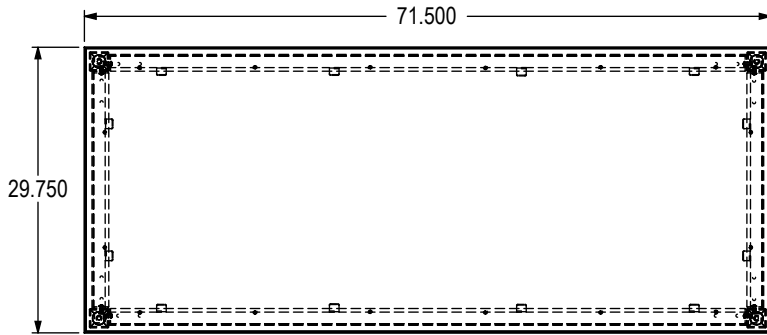

Y:\Hi5 Engineering\COLLECTIONS\COBY\COBY APRON TABLES\CYA030x72x29RES.L3.T.OBL

TOP VIEW
(TRANSPARENT)

FRONT VIEW

NOTES:

APRON DOES NOT ALLOW BIFMA RECOMMENDED CLEARANCE FOR SEATED WORK SURFACE OF 27.5"