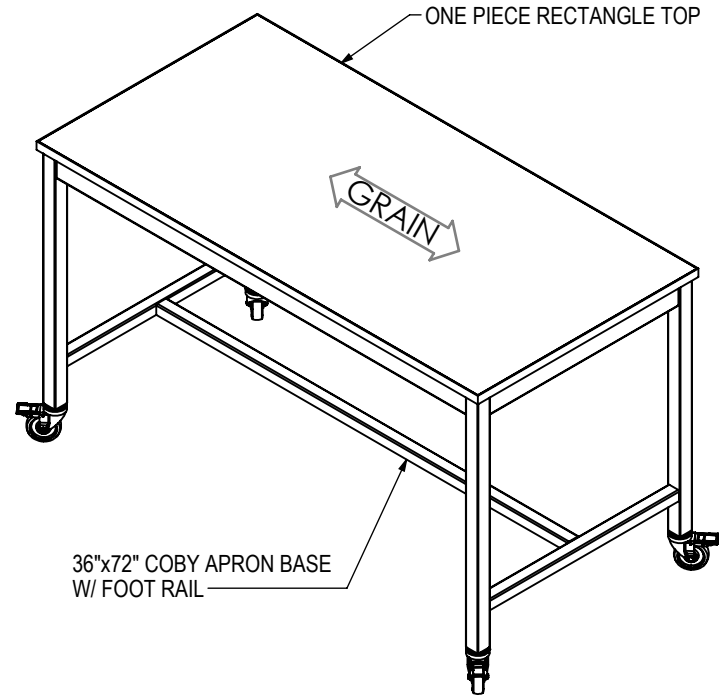

Y:\Hi5 Engineering\COLLECTIONS\COBY APRON TABLES\COBY APRON\COBY APRON\COBY APRON TABLES\CYA136x72x42RES.L3.T.BK-C5I

TOP VIEW
(TRANSPARENT)

FRONT VIEW