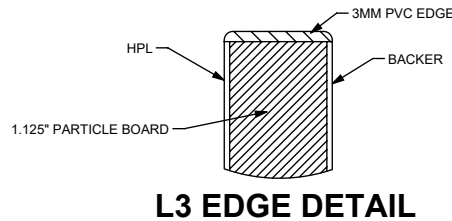

Y:\Hi5 Engineering\COLLECTIONS\COBY\APRON TABLES\COBY APRON TABLES\CYA21812042RES.L3-PCVL2.PjL.PkL.PmL-WB

TOP VIEW
(TRANSPARENT)

FRONT VIEW

NOTES:

Hi5 Furniture, Inc.

PROPRIETARY AND CONFIDENTIAL
THIS DRAWING IS THE PROPERTY OF
HI5 FURNITURE, INC. THE DRAWING
NOR THE ITEMS THEREON ARE TO
BE REPRODUCED, REDISTRIBUTED
OR USED IN ANY MANNER NOT
AUTHORIZED IN WRITING BY AN
OFFICER OR AGENT THEREOF.

NOMINAL DIMENSIONS ± 1.00"

Date Created:	6/9/2016	Drawn By:	
Last Updated:	taylor		6/4/2020
Revision:	A	Scale:	1:24
			Sheet 3 of 3