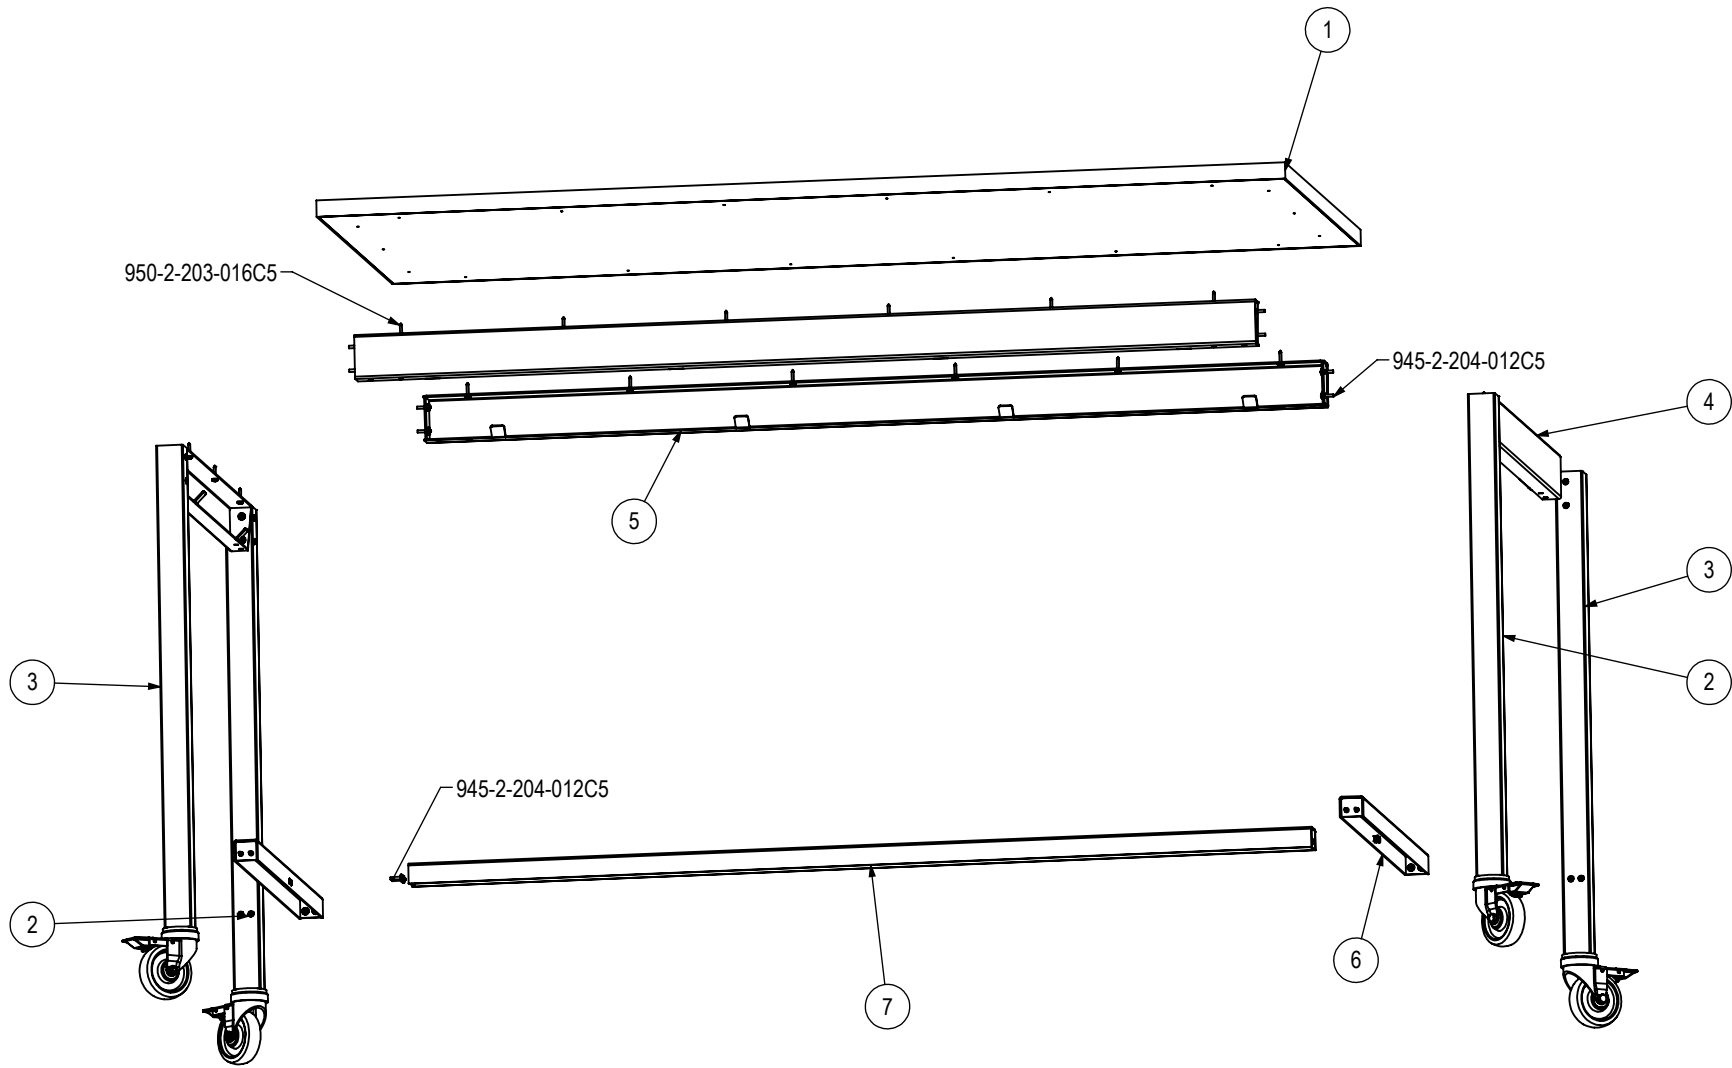

Hi5 Furniture, Inc.

PROPRIETARY AND CONFIDENTIAL
THIS DRAWING IS THE PROPERTY OF
HIS FURNITURE, INC. THE DRAWING
NOR THE ITEMS THEREON ARE TO
BE REPRODUCED, REDISTRIBUTED
OR USED IN ANY MANNER NOT
AUTHORIZED IN WRITING BY AN
OFFICER OR AGENT THEREOF.

NOMINAL DIMENSIONS ± 1.00"	
Date Created: 5/17/2016	Drawn By:
Last Updated: Miles	2/18/2020
Revision: A	Scale: 1:14
Sheet 2 of 3