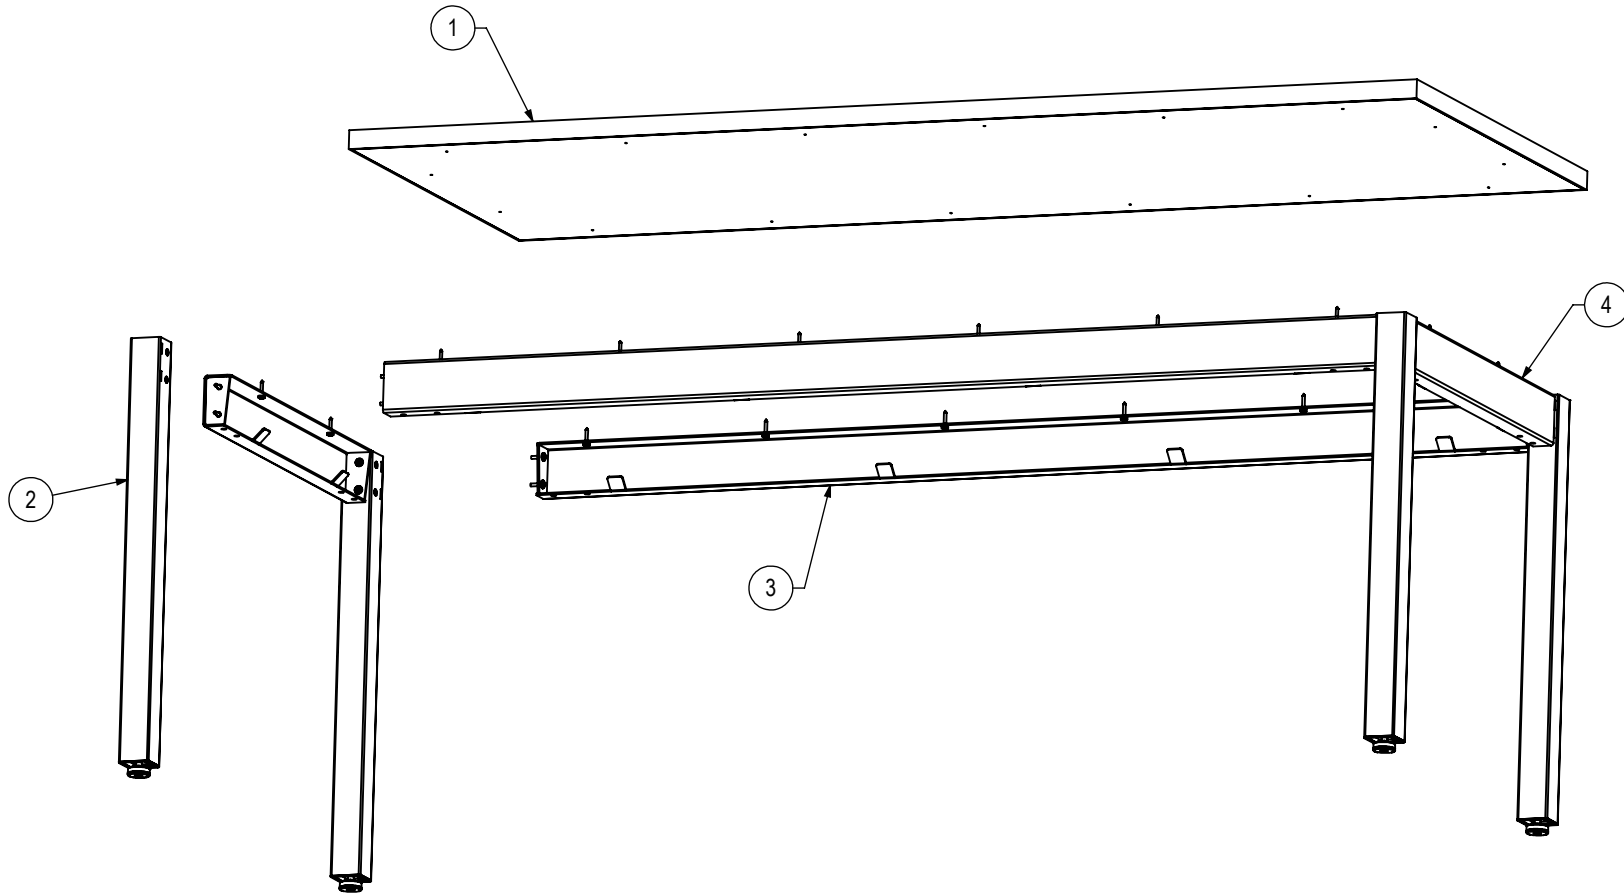

Y:\Hi5 Engineering\COLLECTIONS\COBY\COBY APRON TABLES\CYA030x72x29RES.L3.T.OBL

Hi5 Furniture, Inc.

PROPRIETARY AND CONFIDENTIAL
THIS DRAWING IS THE PROPERTY OF
HI5 FURNITURE, INC. THE DRAWING
NOR THE ITEMS THEREON ARE TO
BE REPRODUCED, REDISTRIBUTED
OR USED IN ANY MANNER NOT
AUTHORIZED IN WRITING BY AN
OFFICER OR AGENT THEREOF.

NOMINAL DIMENSIONS $\pm 1.00''$

Date Created:	6/9/2016	Drawn By:	
Last Updated:	Miles	2/5/2019	
Revision:	A	Scale:	1:12
		Sheet	2 of 3

Hi5

Model Code:
CYA030x72x29RES.L3.T.OBL