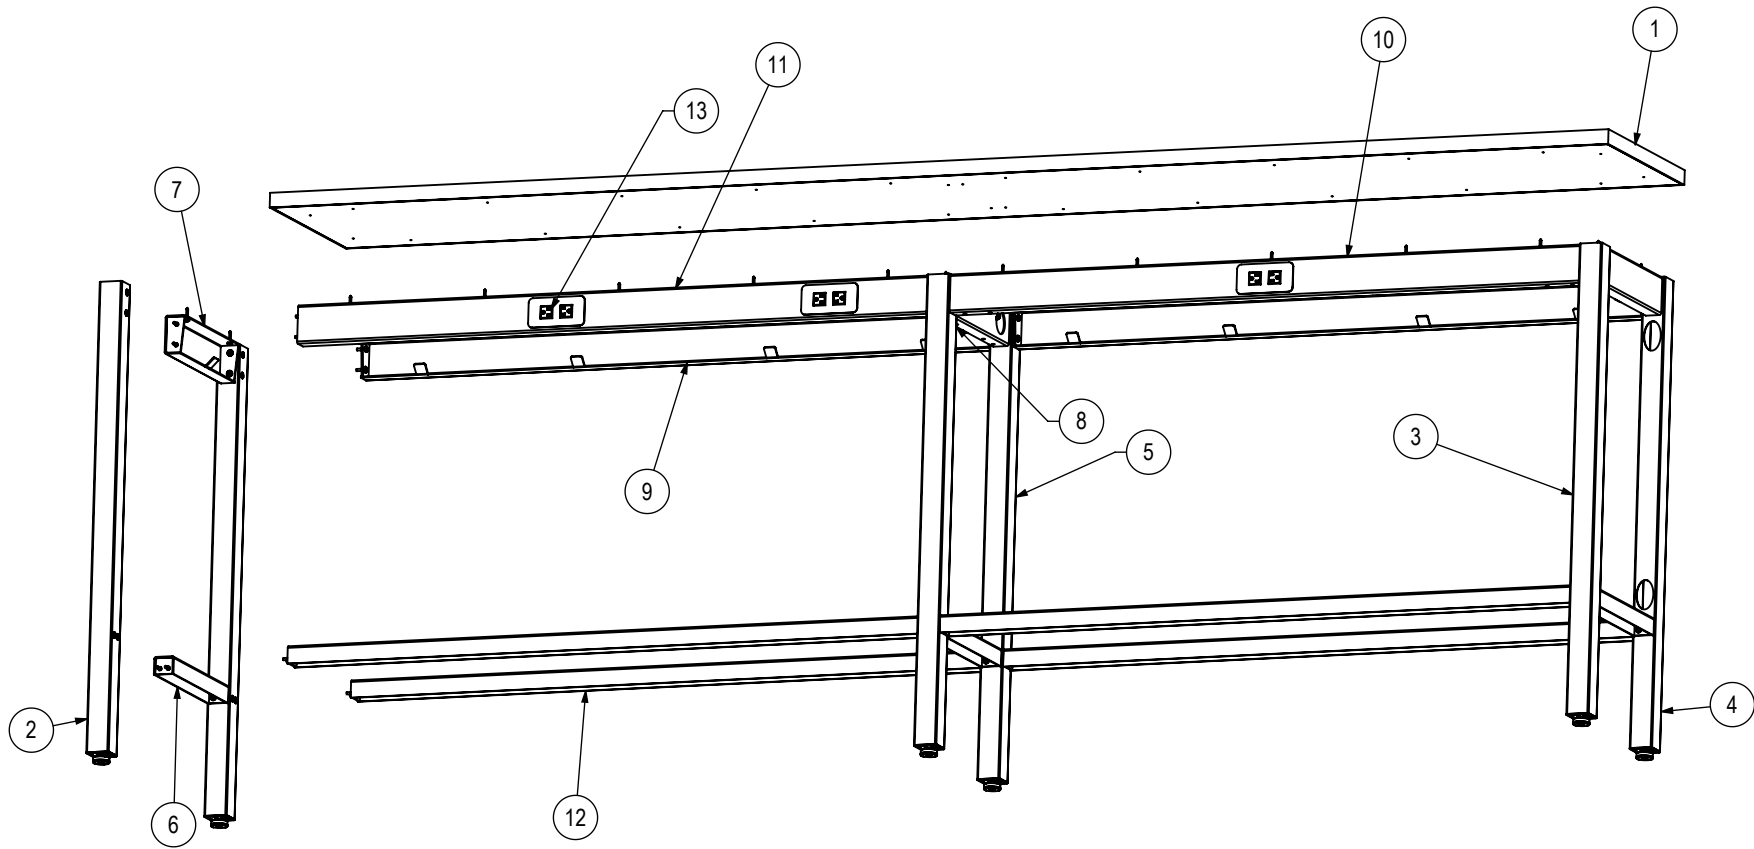

LINE ITEM 14-5 NOT SHOWN

NOTE: TO INSTALL COVE POWER BOX IN APRON, REMOVE NUT ON BACK SIDE OF POWER BOX.
INSTALL ONE BRACKET ON EACH THREADED STUD AND REINSTALL NUT. THumbnUTS ARE NOT USED FOR
MOUNTING TO SURFACES WITH THICKNESSES LESS THAN .25".

Model Code:
CYA21812042RES.L3-PCVL2.PjL.PkL.PmL-WB

Hi5 Furniture, Inc.

PROPRIETARY AND CONFIDENTIAL
THIS DRAWING IS THE PROPERTY OF
HIS FURNITURE, INC. THE DRAWING
NOR THE ITEMS THEREON ARE TO
BE REPRODUCED, REDISTRIBUTED
OR USED IN ANY MANNER NOT
AUTHORIZED IN WRITING BY AN
OFFICER OR AGENT THEREOF.

NOMINAL DIMENSIONS ± 1.00"	
Date Created: 6/9/2016	Drawn By:
Last Updated: taylor 6/4/2020	
Revision: A	Scale: 1:16
Sheet 2 of 3