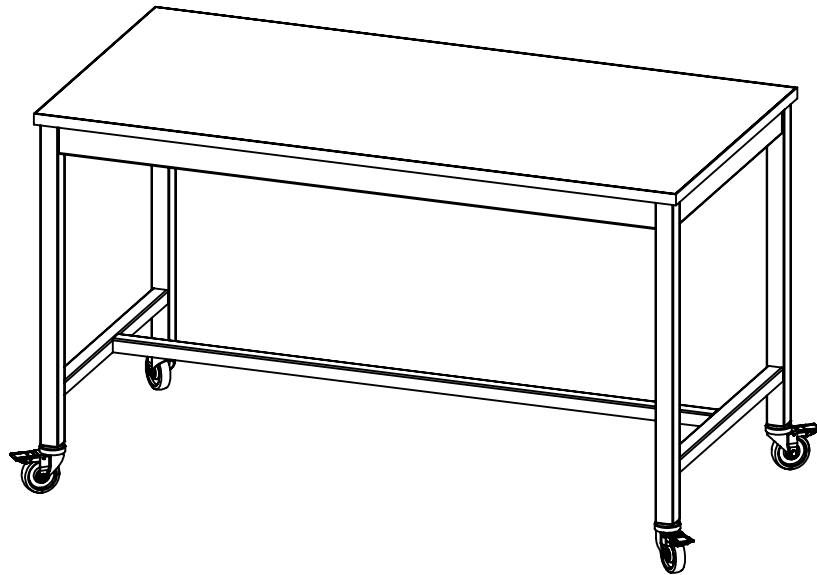

Y:\Hi5 Engineering\COLLECTIONS\COBY APRON\COBY APRON TABLES\CYA136x72x42RES.L3.T.BK-CSI

ITEM NO.	QTY.	PART NUMBER	DESCRIPTION	TOTAL NEEDED
1	1	L3.36x72RE.CYAPS.T.H	Table Top, 35.75" wide x 71.50" long x 1.25" thick one piece HPL rectangle with 3mm PVC edges.	1
2	2	BCY02APR.LEG-42.BK-FRL-CSI	Base, Coby Apron Leg with locking industrial casters, 2" x 2" x 40.75" high left leg for foot rail base system. Powder Coat Color: Black. Includes: 1) CSTR-UN.LK2.	2
3	2	BCY02APR.LEG-42.BK-FRR-CSI	Base, Coby Apron Leg with locking industrial casters, 2" x 2" x 40.75" high right leg for foot rail base system. Powder Coat Color: Black. Includes: 1) CSTR-UN.LK2.	2
4	2	BCYAPR36.BK	Coby Apron Base, apron 30.75" long. Powder Coat Color: Black. Includes: 4) 945-2-204-012C5, 3) 950-2-203-016C5	2
5	2	BCYAPR72.BK	Coby Apron Base, apron 66.5" long. Powder Coat Color: Black. Includes: 6) 950-2-203-016C5, 4) 945-2-204-012C5.	2
6	2	BCYFTR.END-36.BK	Coby Apron Base, end foot rail, 30.75" long beam. Powder Coat Color: Black. Includes: 4) 945-2-204-012C5.	2
7	1	BCYFTR.MID-72.BK	Coby Apron Base, middle foot rail, 66.75" long center beam. Powder Coat Color: Black. Includes: 4) 945-2-204-012C5.	1

Hi5 Furniture, Inc.

PROPRIETARY AND CONFIDENTIAL
THIS DRAWING IS THE PROPERTY OF
HIS FURNITURE, INC. THE DRAWING
NOR THE ITEMS THEREON ARE TO
BE REPRODUCED, REDISTRIBUTED
OR USED IN ANY MANNER NOT
AUTHORIZED IN WRITING BY AN
OFFICER OR AGENT THEREOF.

NOMINAL DIMENSIONS ± 1.00"	
Date Created: 5/17/2016	Drawn By:
Last Updated: Miles 2/18/2020	
Revision: A	Scale: 1:20
Sheet 1 of 3	

Model Code:
CYA136x72x42RES.L3.T.BK-CSI