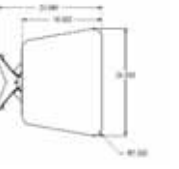

NOTES & TIPS:

Castered table comes with two locking and two non-locking casters.

Levelers lower overall height by .5"
 Casters raise overall height by .5"
 Arlington Heights are 1/8" Nominal

Weight Capacity:
 Levelers Edge Test = 275 lbs
 Levelers Center Test = 350 lbs

Caster Edge Test = 160 lbs
 Caster Center Test = 350 lbs

H x L x W	Top Shape	Function	Base Style	Model Code	Table List Price	Caster Upcharge Suffix -CS	Weight	Base Info
25" x 24 x 18	Soft Rectangle	Stationary	X	ANX1182425SRS.edge	\$950	+\$100	35lbs	Levelers
27" x 24 x 18	Soft Rectangle	Stationary	X	ANX1182427SRS.edge	\$950	+\$100	35lbs	Levelers
29" x 24 x 18	Soft Rectangle	Stationary	X	ANX1182429SRS.edge	\$950	+\$100	35lbs	Levelers
31" x 24 x 18	Soft Rectangle	Stationary	X	ANX1182431SRS.edge	\$950	+\$100	35lbs	Levelers

H x L x W	Top Shape	Function	Base Style	Model Code	Table List Price	Caster Upcharge	Weight	Base Info
25" x 24 x 18	Trapezoid	Stationary	X	ANX1182425STS.edge	\$950	+\$100	35lbs	Levelers
27" x 24 x 18	Trapezoid	Stationary	X	ANX1182427STS.edge	\$950	+\$100	35lbs	Levelers
29" x 24 x 18	Trapezoid	Stationary	X	ANX1182429STS.edge	\$950	+\$100	35lbs	Levelers
31" x 24 x 18	Trapezoid	Stationary	X	ANX1182431STS.edge	\$950	+\$100	35lbs	Levelers

H x L x W	Top Shape	Function	Base Style	Model Code	Table List Price	Caster Upcharge	Weight	Base Info
25" x 24 x 18	Guitar Pick	Stationary	X	ANX1182425GPS.edge	\$950	+\$100	35lbs	Levelers
27" x 24 x 18	Guitar Pick	Stationary	X	ANX1182427GPS.edge	\$950	+\$100	35lbs	Levelers
29" x 24 x 18	Guitar Pick	Stationary	X	ANX1182429GPS.edge	\$950	+\$100	35lbs	Levelers
31" x 24 x 18	Guitar Pick	Stationary	X	ANX1182431GPS.edge	\$950	+\$100	35lbs	Levelers