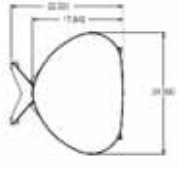

NOTES & TIPS:

Castered table comes with two locking and two non-locking casters.

Levelers lower overall height by .5"
 Casters raise overall height by .5"
 Arlington Heights are 1/8" Nominal

Weight Capacity:
 Levelers Edge Test = 275 lbs
 Levelers Center Test = 350 lbs

Caster Edge Test = 160 lbs
 Caster Center Test = 350 lbs

H x L x W	Top Shape	Function	Base Style	Model Code	Table List Price	Caster Upcharge Suffix -CS	Weight	Base Info
25" x 24 x 18	Soft Rectangle	Stationary	X	ANX1182425SRS.edge	\$950	+\$100	35lbs	Levelers
27" x 24 x 18	Soft Rectangle	Stationary	X	ANX1182427SRS.edge	\$950	+\$100	35lbs	Levelers
29" x 24 x 18	Soft Rectangle	Stationary	X	ANX1182429SRS.edge	\$950	+\$100	35lbs	Levelers
31" x 24 x 18	Soft Rectangle	Stationary	X	ANX1182431SRS.edge	\$950	+\$100	35lbs	Levelers

H x L x W	Top Shape	Function	Base Style	Model Code	Table List Price	Caster Upcharge	Weight	Base Info
25" x 24 x 18	Trapezoid	Stationary	X	ANX1182425STS.edge	\$950	+\$100	35lbs	Levelers
27" x 24 x 18	Trapezoid	Stationary	X	ANX1182427STS.edge	\$950	+\$100	35lbs	Levelers
29" x 24 x 18	Trapezoid	Stationary	X	ANX1182429STS.edge	\$950	+\$100	35lbs	Levelers
31" x 24 x 18	Trapezoid	Stationary	X	ANX1182431STS.edge	\$950	+\$100	35lbs	Levelers

H x L x W	Top Shape	Function	Base Style	Model Code	Table List Price	Caster Upcharge	Weight	Base Info
25" x 24 x 18	Kidney	Stationary	X	ANX1182425KDS.edge	\$950	+\$100	35lbs	Levelers
27" x 24 x 18	Kidney	Stationary	X	ANX1182427KDS.edge	\$950	+\$100	35lbs	Levelers
29" x 24 x 18	Kidney	Stationary	X	ANX1182429KDS.edge	\$950	+\$100	35lbs	Levelers
31" x 24 x 18	Kidney	Stationary	X	ANX1182431KDS.edge	\$950	+\$100	35lbs	Levelers