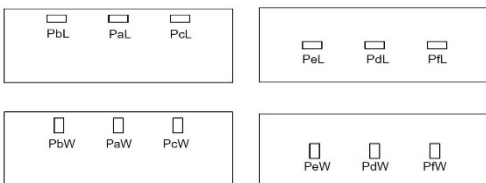

Power location code includes location on the table and the orientation of the power box.