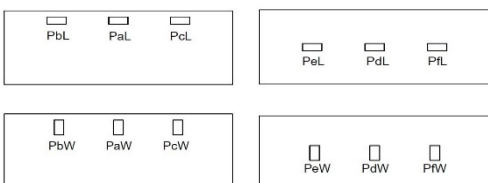

Power location code includes location on the table and the orientation of the power box.