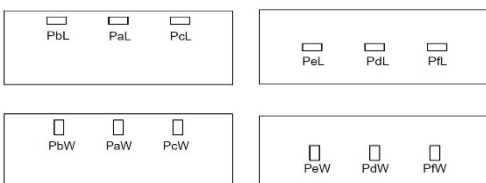

**FOR POWER & A/V OPTIONS
SEE PAGES 8-20**

Cove 1-6 outlets 2 or 4 USB AV Jacks Available Linking Available	Villa 2 outlets 2 USB Data Jacks Only Linking Available	Seclusion 1-5 outlets 2 or 4 USB AV Jacks Available Linking Available	Interact G2 2 outlets 2 USB AV Jacks Available N/A	Interface IIT 8 outlets N/A AV Jacks Available N/A	Reef 3-4 outlets 2 USB AV Jacks Available Linking Available	Mini-Oasis 4 or 6 outlets 2 or 4 USB AV Jacks Available Linking Available

Power location code includes location on the table and the orientation of the power box.