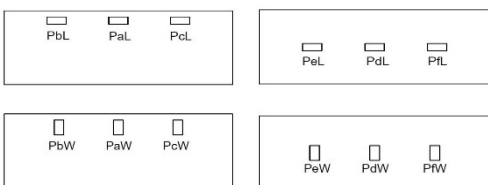

Power location code includes location on the table and the orientation of the power box.