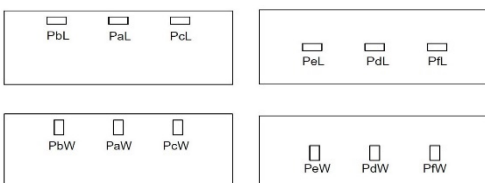

Power location code includes location on the table and the orientation of the power box.