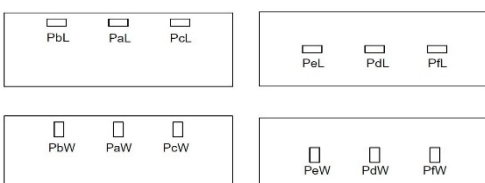

Power location code includes location on the table and the orientation of the power box.