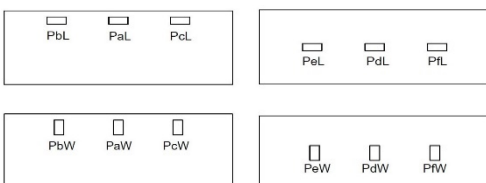

Power location code includes location on the table and the orientation of the power box.