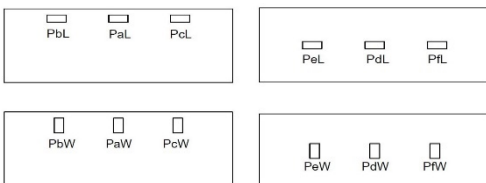

**FOR POWER & A/V OPTIONS
SEE PAGES 8-20**

Power location code includes location on the table and the orientation of the power box.

Use these codes for mounting Cove power into Union panel bases.

Union 2.0 Hybrid