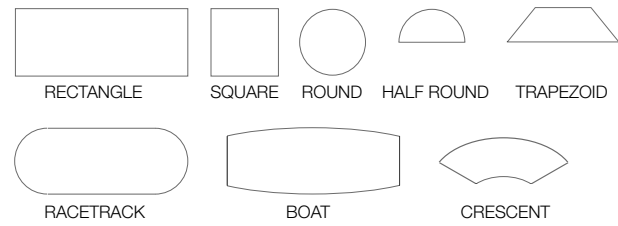

## TABLE SHAPES

## STANDARD TABLE SIZES

[CUSTOM SIZES AVAILABLE]

RECTANGLE, BOAT, RACETRACK  
18|24|30|36|48|60| WIDTHS  
48|60|72|84|96|120|144|168|192| LENGTHS  
18|29|36|42| HEIGHTS

SQUARE  
30|36|42|48|60| SQUARE  
18|29|36|42| HEIGHTS

## GATEWAY COLLECTION

Gateway's arched base provides easy accessibility to clean spills under the table base. The unique base design is ideal for any environment.

Gateway tables are available in stationary, folding, and flip-top nesting. Options include power, data, cord management and modesty panels

The Gateway tables are available in occasional, seated, cafe and bar heights to coordinate throughout the space