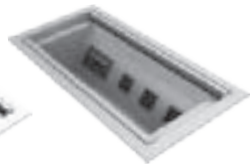

### COBY SQUARE

24 | 30 | 36 | 48 | 60 | WIDTHS

42 | 48 | 60 | 66 | 72 | 84 | 96 | 108 | 120 | 144 | 168 | 192 | 216 | 240 | 264 | 288 | LENGTHS

29 | 36 | 42 | HEIGHTS

### COBY APRON

18 | 24 | 30 | 36 | WIDTHS

36 | 42 | 48 | 60 | 72 | 84 | 96 | LENGTHS

18 | 29 | 36 | 42 | HEIGHTS

## POWER OPTIONS

OASIS

OASIS MINI

DOUBLE LARGE

LARGE

REGULAR

VILLA